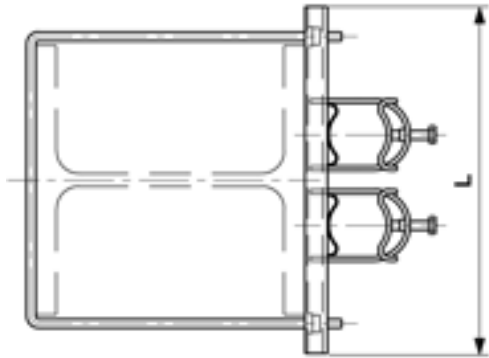

# Cable fixing brackets to wide flange poles, HEB 200 for 2 KRH conduit M50

Item number 101404

## Dimensions

L: 276 mm