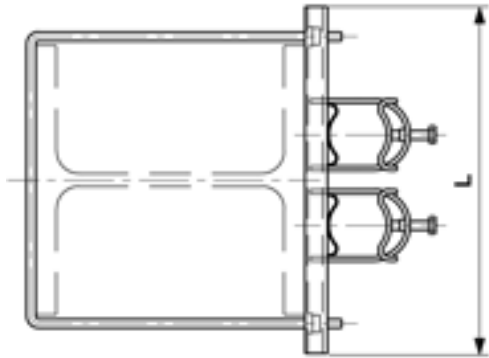

Cable fixing brackets to wide flange poles, HEB 200 for 2 KRH conduit M50

Item number 101404

Dimensions

L: 276 mm