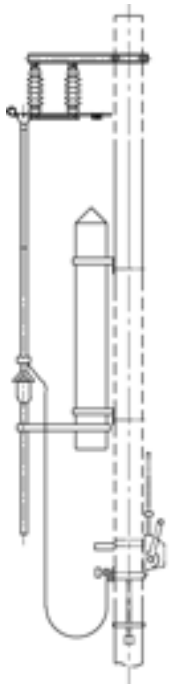

Grounding-bar, locked, telescop in protection tube

Item number 101440

Comments

- Attachment to wide flange poles HEB 180-220
(U-bolts to be ordered separately)