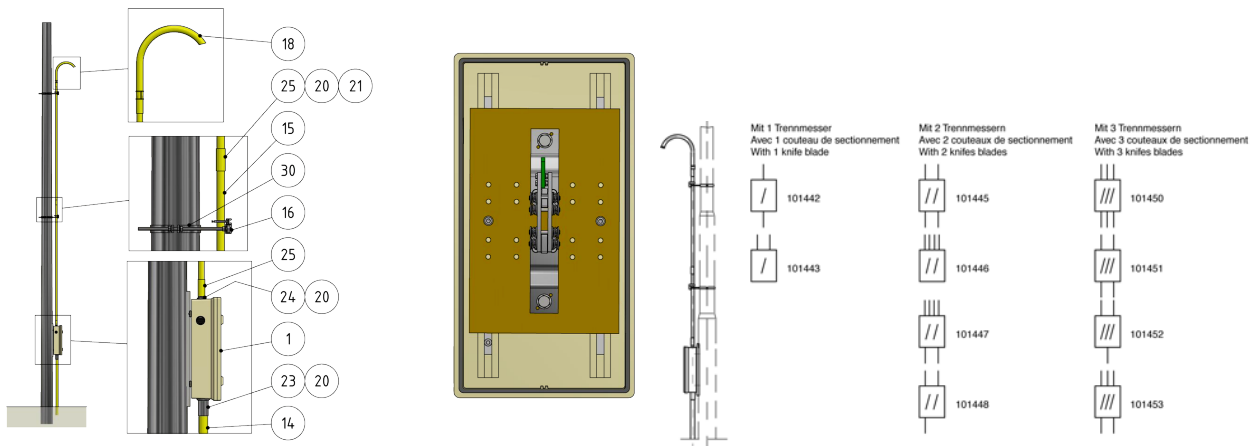

Switch cabinets, with 1 knife blade, 1 entry/1 exit

Item number 101442

Comments

- Attachment to round pole

- Clamp for round pole, part no. C1139-... (to be ordered separately)