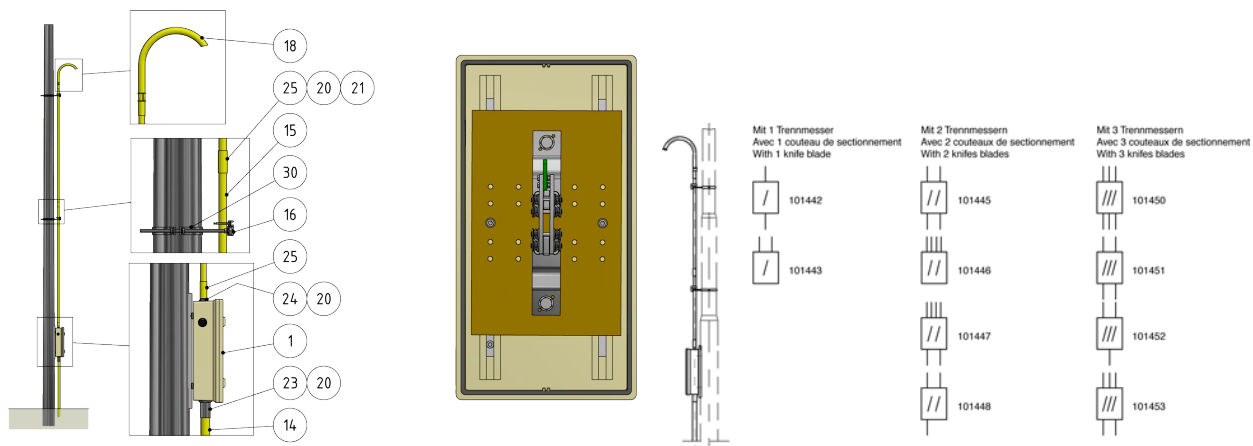

# Switch cabinets, with 1 knife blade, 1 entry/1 exit

Item number 101442

## Comments

- Attachment to round pole

- Clamp for round pole, part no. C1139-... (to be ordered separately)