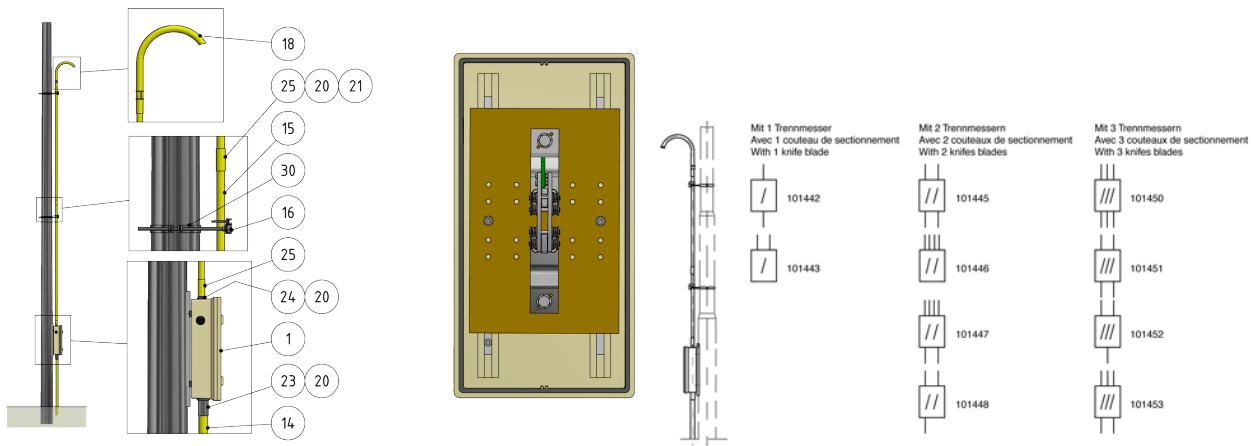

Switch cabinets, with 1 knife blade, 1 entry/1 exit

Item number 101442

Comments

- Attachment to round pole

- Clamp for round pole, part no. C1139-... (to be ordered separately)