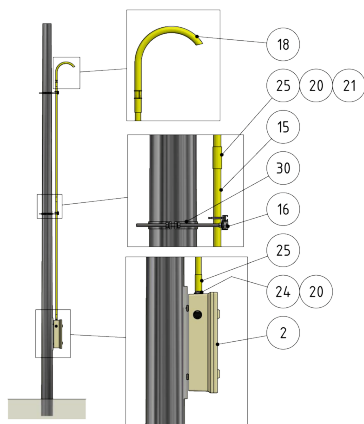

# Switch cabinets, with 1 knife blade, 2 exits

Item number 101443

## Comments

- Attachment to round pole

- Clamp for round pole, part no. C1139-... (to be ordered separately)