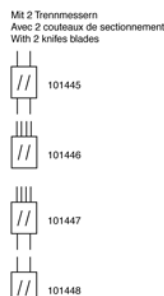

# Switch cabinets, with 1 knife blade, 2 exits

Item number 101443

## Comments

- Attachment to round pole

- Clamp for round pole, part no. C1139-... (to be ordered separately)