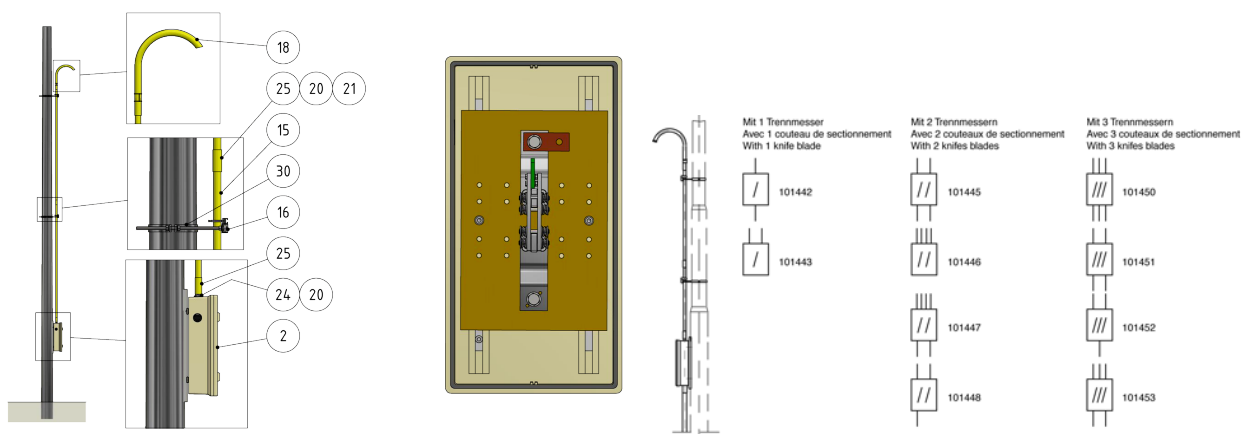

# Switch cabinets, with 1 knife blade, 2 exits

Item number 101443

## Comments

- Attachment to round pole

- Clamp for round pole, part no. C1139-... (to be ordered separately)