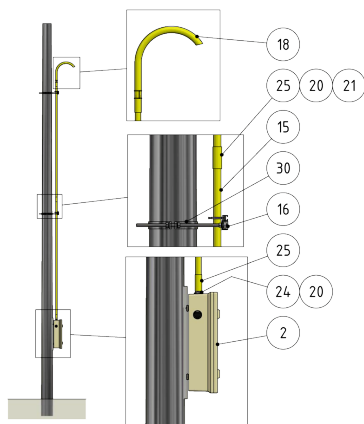

Switch cabinets, with 1 knife blade, 2 exits

Item number 101443

Comments

- Attachment to round pole

- Clamp for round pole, part no. C1139-... (to be ordered separately)