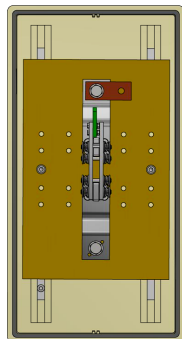

# Switch cabinets, with 1 knife blade, 2 exits

Item number 101443

## Comments

- Attachment to round pole

- Clamp for round pole, part no. C1139-... (to be ordered separately)