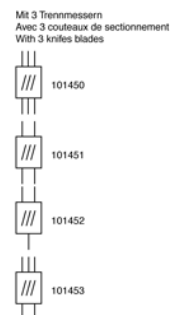

# Switch cabinets, with 1 knife blade, 2 exits

Item number 101443

## Comments

- Attachment to round pole

- Clamp for round pole, part no. C1139-... (to be ordered separately)