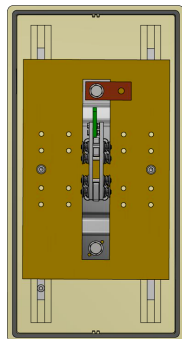

Switch cabinets, with 1 knife blade, 2 exits

Item number 101443

Comments

- Attachment to round pole

- Clamp for round pole, part no. C1139-... (to be ordered separately)