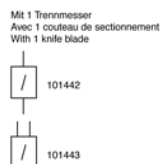

# Switch cabinets, with 1 knife blade, 2 exits

Item number 101443

## Comments

- Attachment to round pole

- Clamp for round pole, part no. C1139-... (to be ordered separately)