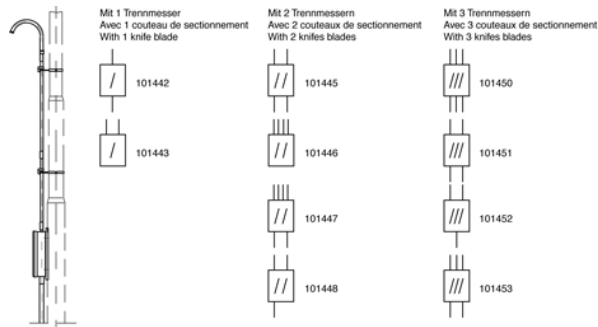

# Switch cabinets, with 1 knife blade, 2 exits

Item number 101443

## Comments

- Attachment to round pole

- Clamp for round pole, part no. C1139-... (to be ordered separately)