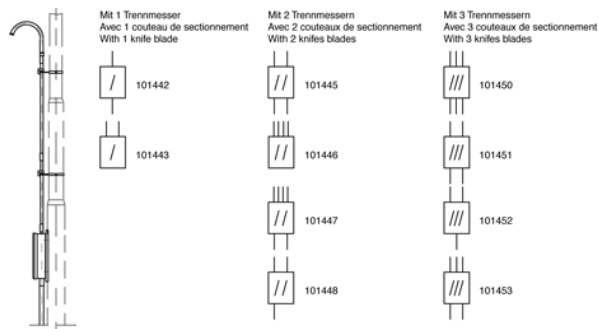

Switch cabinets, with 1 knife blade, 2 exits

Item number 101443

Comments

- Attachment to round pole

- Clamp for round pole, part no. C1139-... (to be ordered separately)