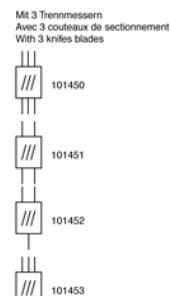

Switch cabinets, with 2 knives blades, 2 entries/2 exits

Item number 101445

Comments

- Attachment to round pole

- Clamp for round pole, part no. C1139-... (to be ordered separately)