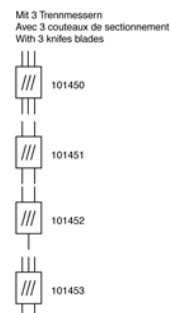

Switch cabinets, with 2 knives blades, 2 entries/2 exits

Item number 101445

Comments

- Attachment to round pole

- Clamp for round pole, part no. C1139-... (to be ordered separately)