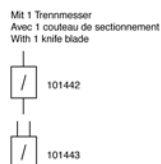

Switch cabinets, with 2 knives blades, 2 entries/2 exits

Item number 101445

Comments

- Attachment to round pole

- Clamp for round pole, part no. C1139-... (to be ordered separately)