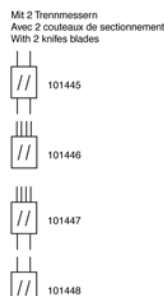

Switch cabinets, with 2 knives blades, 2 entries/2 exits

Item number 101445

Comments

- Attachment to round pole

- Clamp for round pole, part no. C1139-... (to be ordered separately)