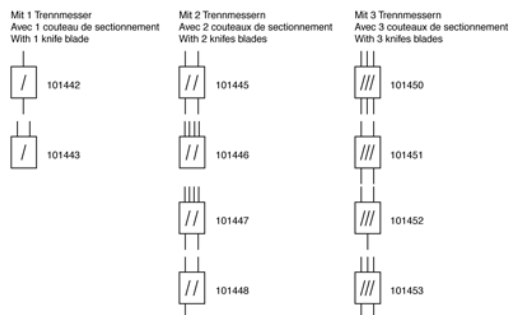

Switch cabinets, with 2 knives blades, 2 entries/2 exits

Item number 101445

Comments

- Attachment to round pole

- Clamp for round pole, part no. C1139-... (to be ordered separately)