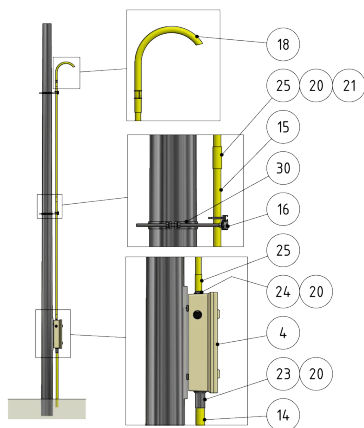

Switch cabinets, with 2 knives blades, 2 entries/2 exits

Item number 101445

Comments

- Attachment to round pole

- Clamp for round pole, part no. C1139-... (to be ordered separately)