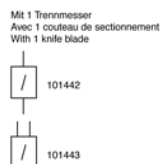

Switch cabinets, with 2 knives blades, 2 entries/2 exits

Item number 101445

Comments

- Attachment to round pole

- Clamp for round pole, part no. C1139-... (to be ordered separately)