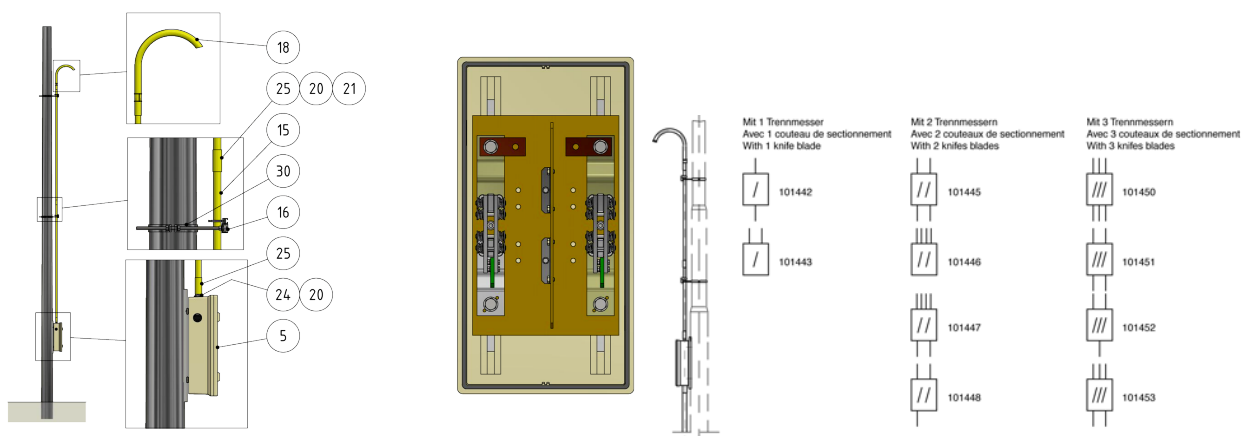

# Switch cabinets, with 2 knives blades, 4 exits

Item number 101446

## Comments

- Attachment to round pole

- Clamp for round pole, part no. C1139-... (to be ordered separately)