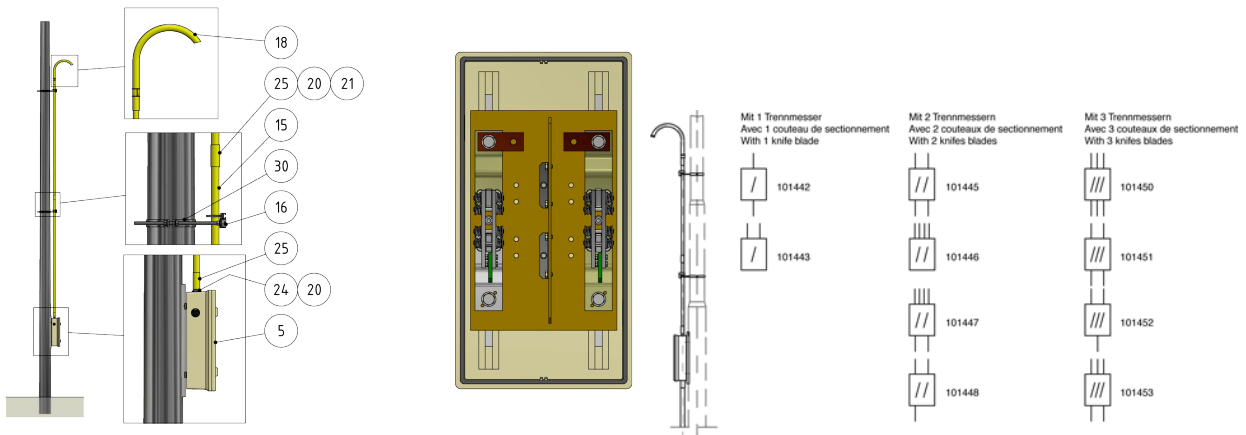

# Switch cabinets, with 2 knives blades, 4 exits

Item number 101446

## Comments

- Attachment to round pole

- Clamp for round pole, part no. C1139-... (to be ordered separately)