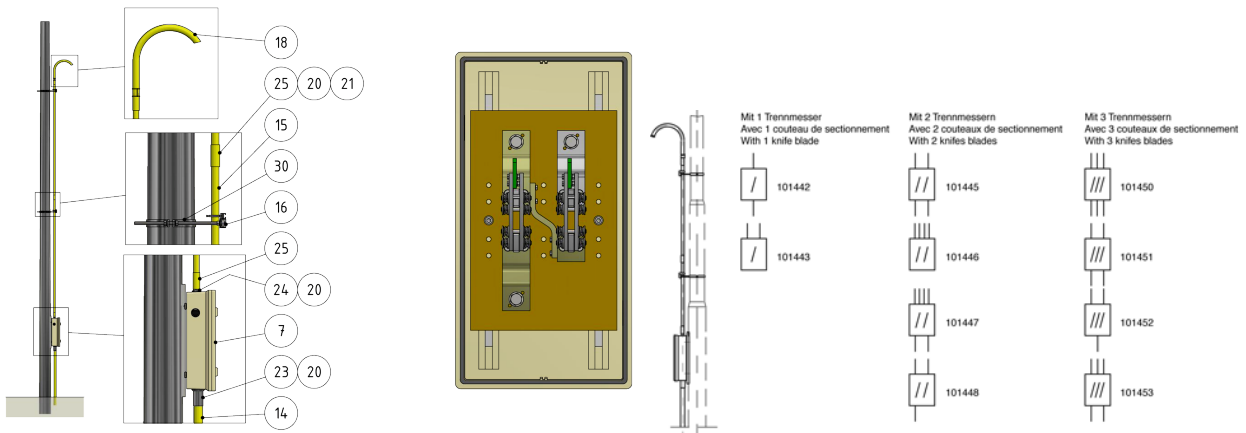

Switch cabinets, with 2 knives blades, 1 entry/2 exits

Item number 101448

Comments

- Attachment to round pole

- Clamp for round pole, part no. C1139-... (to be ordered separately)