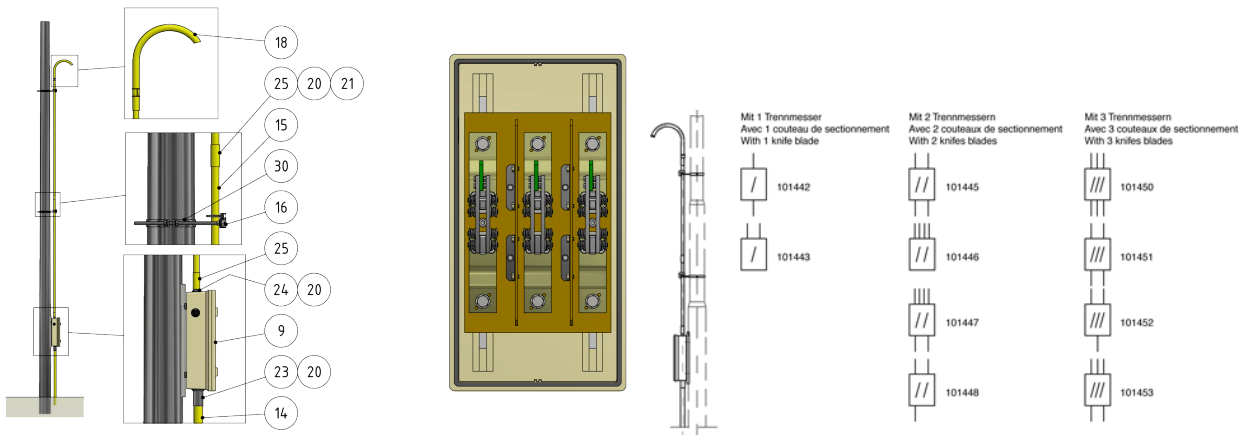

Switch cabinets, with 3 knives blades, 3 entries/3 exits

Item number 101450

Comments

- Attachment to round pole

- Clamp for round pole, part no. C1139-... (to be ordered separately)