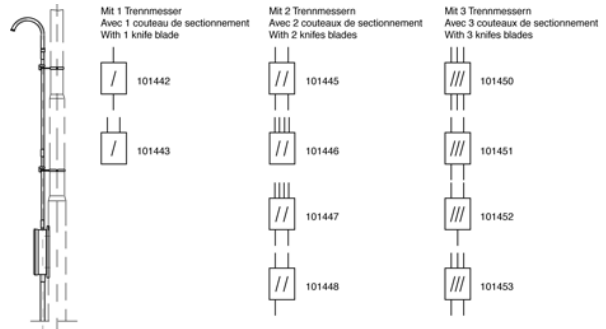

Switch cabinets, with 3 knives blades, 3 entries/3 exits

Item number 101450

Comments

- Attachment to round pole

- Clamp for round pole, part no. C1139-... (to be ordered separately)