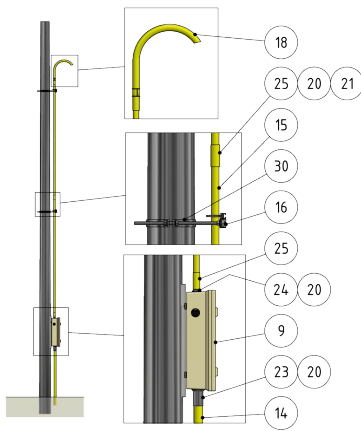

Switch cabinets, with 3 knives blades, 3 entries/3 exits

Item number 101450

Comments

- Attachment to round pole

- Clamp for round pole, part no. C1139-... (to be ordered separately)