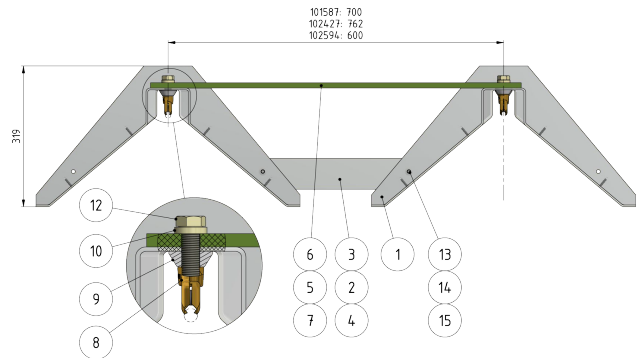

# Throughing wide, transparent, for TB, 600 mm

Item number 102594

## Comments

- For grooved contact wire 80-120 mm<sup>2</sup>

- For remote docking
- Very resistant to impacts
- Aesthetic not spoiling