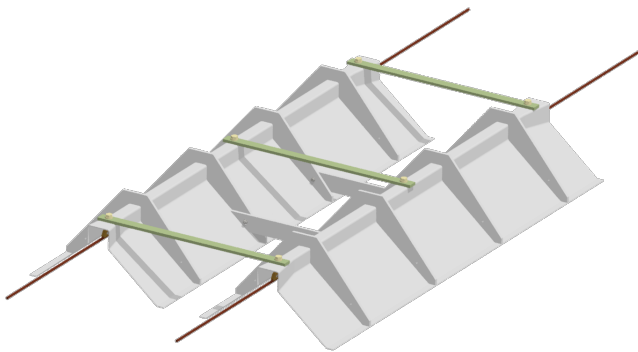

Throughing wide, transparent, for TB, 600 mm

Item number 102594

Comments

- For grooved contact wire 80-120 mm²

- For remote docking
- Very resistant to impacts
- Aesthetic not spoiling