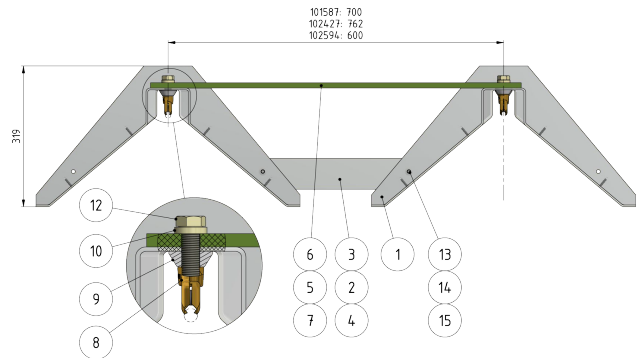

Throughing wide, transparent, for TB, 600 mm

Item number 102594

Comments

- For grooved contact wire 80-120 mm²

- For remote docking
- Very resistant to impacts
- Aesthetic not spoiling