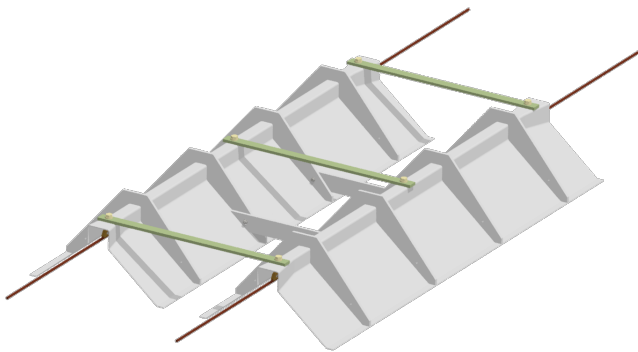

# Throughing wide, transparent, for TB, 600 mm

Item number 102594

## Comments

- For grooved contact wire 80-120 mm<sup>2</sup>

- For remote docking
- Very resistant to impacts
- Aesthetic not spoiling