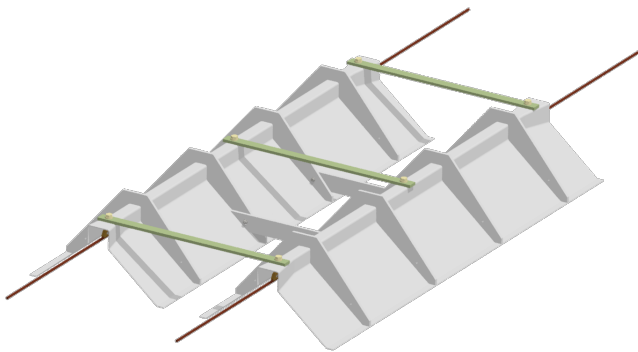

Throughing wide, transparent, for TB, 600 mm

Item number 102594

Comments

- For grooved contact wire 80-120 mm²
- For remote docking
- Very resistant to impacts
- Aesthetic not spoiling