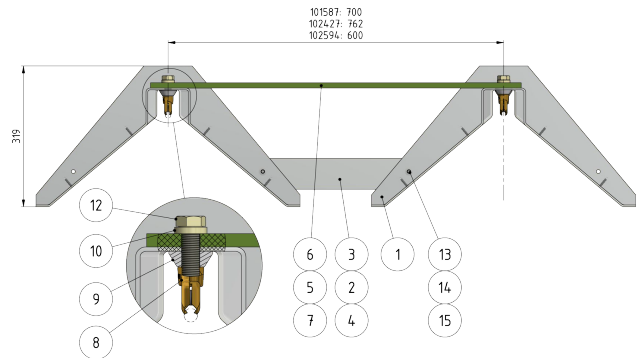

Throughing wide, transparent, for TB, 600 mm

Item number 102594

Comments

- For grooved contact wire 80-120 mm²
- For remote docking
- Very resistant to impacts
- Aesthetic not spoiling