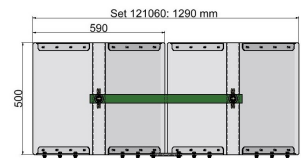

KUROOF basic package / retraction and extension module, modular troughing 700 mm

Item number 121059

Ein- und Ausfahrmodul / Starterkit

Verlängerungsmodul

Dimensions

- Basic troughing for contact wire distance 700 mm
- For grooved contact wire 80 - 120 mm²

- Modularly expandable by insertable extension modules (121060)

Material and weight

Weight: 13.4 kg

Material funnel: Plastic transparent