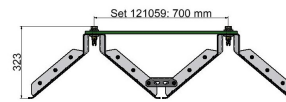

KUROOF basic package / retraction and extension module, modular troughing 700 mm

Item number 121059

Ein- und Ausfahrmodul / Starterkit

Verlängerungsmodul

Dimensions

- Basic troughing for contact wire distance 700 mm
- For grooved contact wire 80 - 120 mm²

- Modularly expandable by insertable extension modules (121060)

Material and weight

Weight: 13.4 kg

Material funnel: Plastic transparent