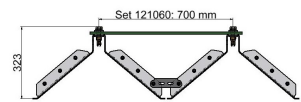

KUROOF basic package / retraction and extension module, modular troughing 700 mm

Item number 121059

Ein- und Ausfahrmodul / Starterkit

Verlängerungsmodul

Dimensions

- Basic troughing for contact wire distance 700 mm
- For grooved contact wire 80 - 120 mm²

- Modularly expandable by insertable extension modules (121060)

Material and weight

Weight: 13.4 kg

Material funnel: Plastic transparent