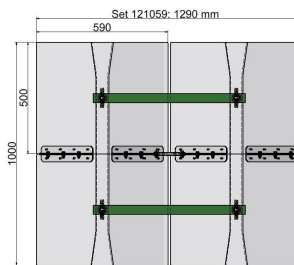

KUROOF basic package / retraction and extension module, modular troughing 700 mm

Item number 121059

Ein- und Ausfahrmodul / Starterkit

Verlängerungsmodul

Dimensions

- Basic troughing for contact wire distance 700 mm
- For grooved contact wire 80 - 120 mm²

- Modularly expandable by insertable extension modules (121060)

Material and weight

Weight: 13.4 kg

Material funnel: Plastic transparent