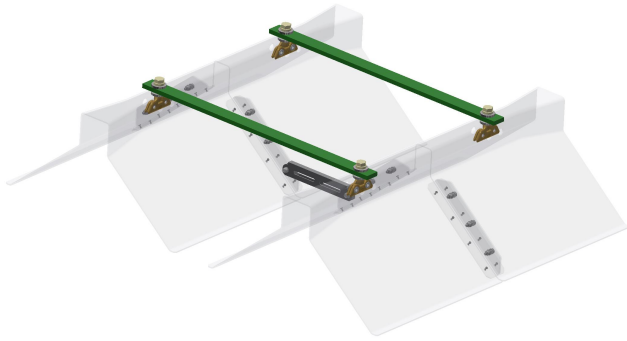

KUROOF basic package / retraction and extension module, modular troughing 700 mm

Item number 121059

Ein- und Ausfahrmodul / Starterkit

Verlängerungsmodul

Dimensions

- Basic troughing for contact wire distance 700 mm
- For grooved contact wire 80 - 120 mm²

- Modularly expandable by insertable extension modules (121060)

Material and weight

Weight: 13.4 kg

Material funnel: Plastic transparent