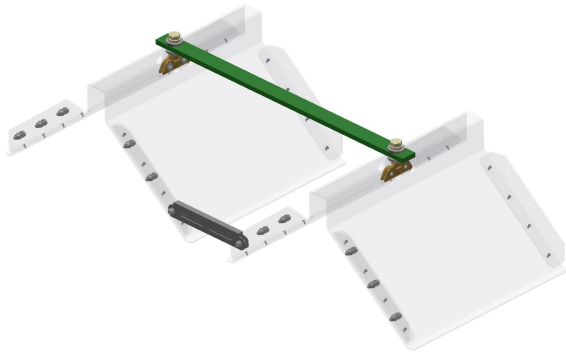

KUROOF length extension / centre module, modular troughing 700 mm

Item number 121060

Ein- und Ausfahrmodul / Starterkit

Verlängerungsmodul

Comments

- Length extension for basic package (121059)
- For contact wire distance 700 mm

- For grooved contact wire 80 - 120 mm²

Material and weight

Weight: 7.4 kg

Material funnel: Plastic transparent