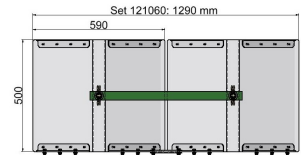

KUROOF length extension / centre module, modular troughing 700 mm

Item number 121060

Ein- und Ausfahrmodul / Starterkit

Verlängerungsmodul

Comments

- Length extension for basic package (121059)
- For contact wire distance 700 mm

- For grooved contact wire 80 - 120 mm²

Material and weight

Weight: 7.4 kg

Material funnel: Plastic transparent