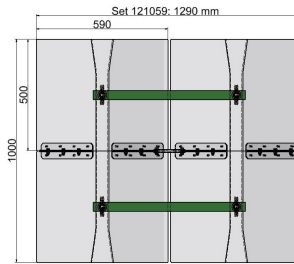

KUROOF length extension / centre module, modular troughing 700 mm

Item number 121060

Ein- und Ausfahrmodul / Starterkit

Verlängerungsmodul

Comments

- Length extension for basic package (121059)
- For contact wire distance 700 mm

- For grooved contact wire 80 - 120 mm²

Material and weight

Weight: 7.4 kg

Material funnel: Plastic transparent