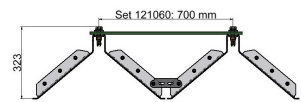

KUROOF length extension / centre module, modular troughing 700 mm

Item number 121060

Ein- und Ausfahrmodul / Starterkit

Verlängerungsmodul

Comments

- Length extension for basic package (121059)
- For contact wire distance 700 mm

- For grooved contact wire 80 - 120 mm²

Material and weight

Weight: 7.4 kg

Material funnel: Plastic transparent