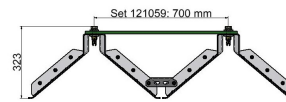

KUROOF length extension / centre module, modular troughing 700 mm

Item number 121060

Ein- und Ausfahrmodul / Starterkit

Verlängerungsmodul

Comments

- Length extension for basic package (121059)
- For contact wire distance 700 mm

- For grooved contact wire 80 - 120 mm²

Material and weight

Weight: 7.4 kg

Material funnel: Plastic transparent