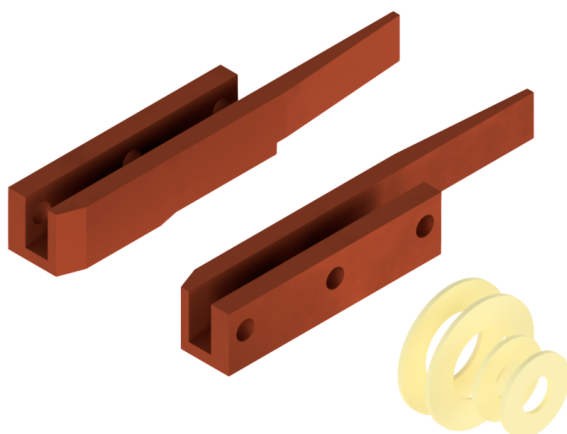

# Crossing Piece ETB-ETB U99, revision set sliding piece bronze, centralised

Item number D3103-03

## Specification

1x Sliding piece bronze left

1x Sliding piece bronze right

4x Thrust washer

## Material and weight

Bronze & POM

550 g