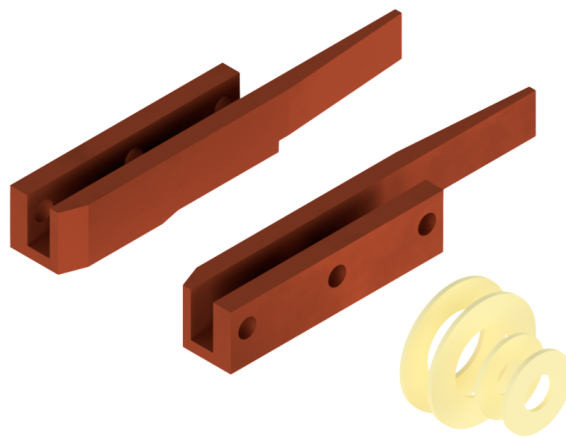

Crossing Piece ETB-ETB U99, revision set sliding piece bronze, centralised

Item number D3103-03

Specification

1x Sliding piece bronze left

1x Sliding piece bronze right

4x Thrust washer

Material and weight

Bronze & POM

550 g

Comments

Fits in B1241-11 and B1243-11