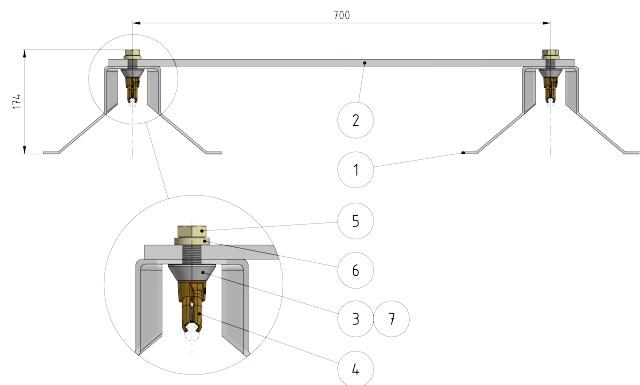

Throughing narrow, transparent, for TB, 700 mm

Item number 101586

Comments

- For grooved contact wire 80-120 mm²

- For manual docking
- Very resistant to impacts
- Aesthetic not spoiling