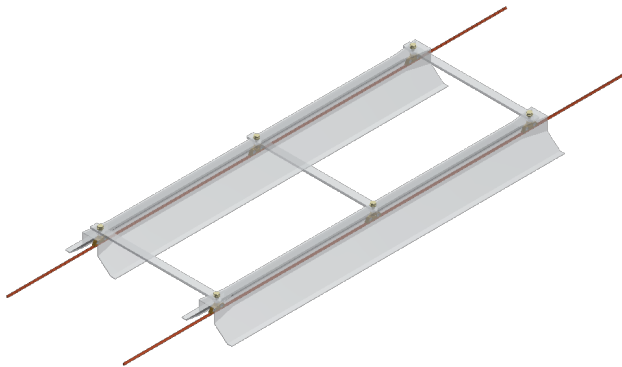

Throughing narrow, transparent, for TB, 700 mm

Item number 101586

Comments

- For grooved contact wire 80-120 mm²

- For manual docking
- Very resistant to impacts
- Aesthetic not spoiling