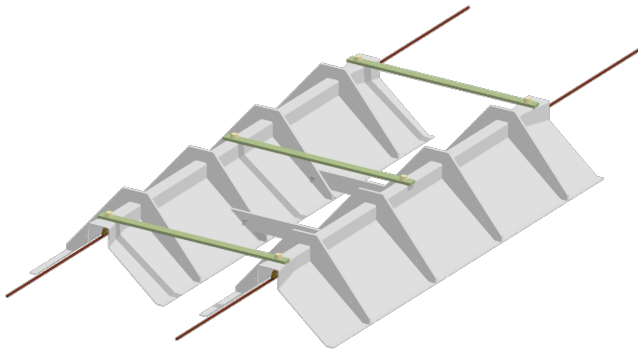

Throughing wide, transparent, for TB, 700 mm

Item number 101587

Comments

- For grooved contact wire 80-120 mm²

- For remote docking
- Very resistant to impacts
- Aesthetic not spoiling