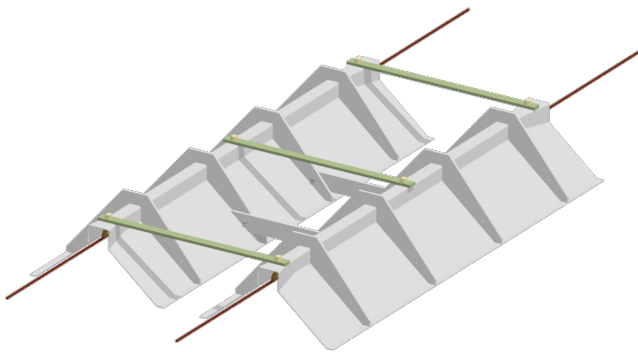

Throughing wide, transparent, for TB, 700 mm

Item number 101587

Comments

- For grooved contact wire 80-120 mm²
- For remote docking
- Very resistant to impacts
- Aesthetic not spoiling