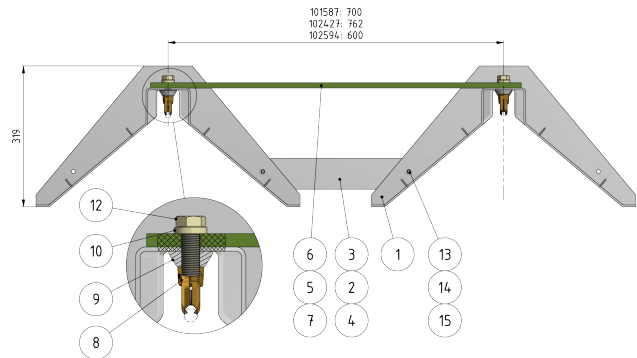

Throughing wide, transparent, for TB, 700 mm

Item number 101587

Comments

- For grooved contact wire 80-120 mm²
- For remote docking
- Very resistant to impacts
- Aesthetic not spoiling