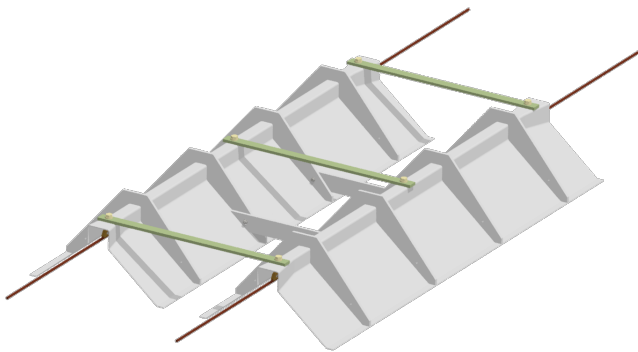

Throughing wide, transparent, for TB, 700 mm

Item number 101587

Comments

- For grooved contact wire 80-120 mm²

- For remote docking
- Very resistant to impacts
- Aesthetic not spoiling