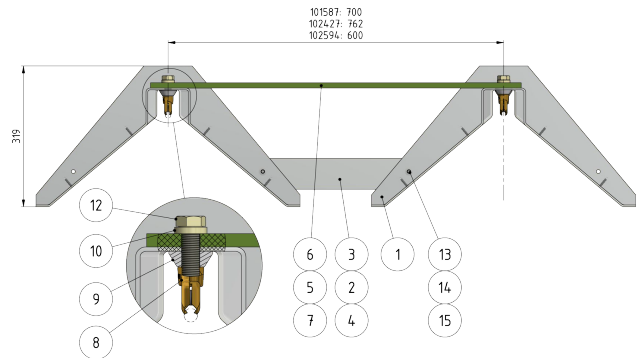

Throughing wide, transparent, for TB, 700 mm

Item number 101587

Comments

- For grooved contact wire 80-120 mm²

- For remote docking
- Very resistant to impacts
- Aesthetic not spoiling