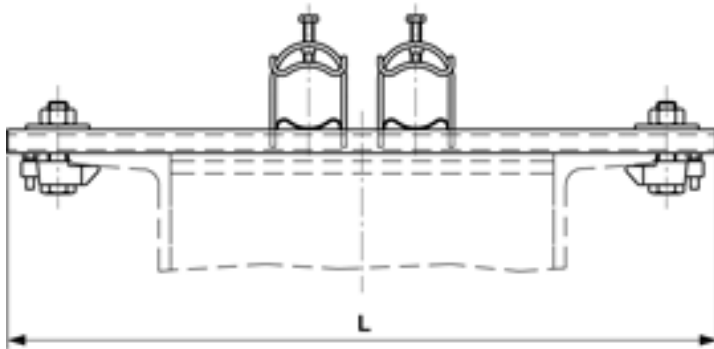

# Cable fixing brackets to profile cantilever UNP 100, for 2 KRH conduit M40

Item number 101642

## Dimensions

L: 200 mm