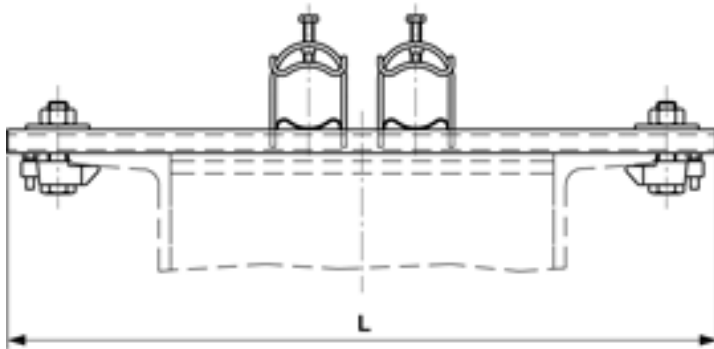

Cable fixing brackets to profile cantilever UNP 100, for 2 KRH conduit M40

Item number 101642

Dimensions

L: 200 mm