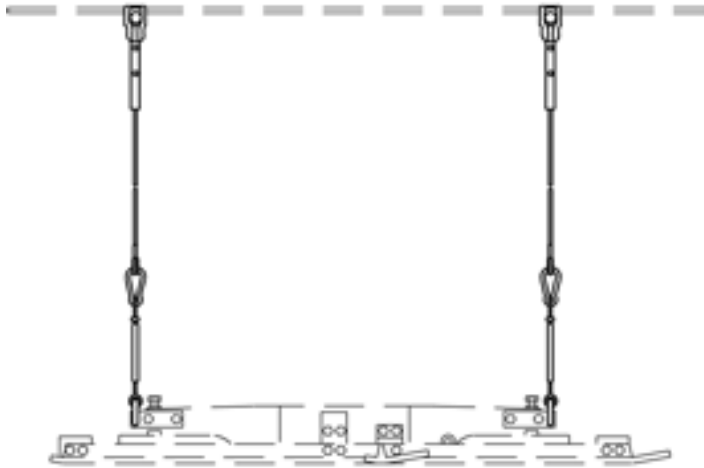

# Suspension section insulator, with hanger cable Cu adjustable and turnbuckle M6, for section insulator for railway, catenary

Item number 102117

## Comments

- Without insulation

- To messenger cable 35-95 mm<sup>2</sup>
- To messenger wire 80-120 mm<sup>2</sup>
- 2 suspensions are needed per section insulator