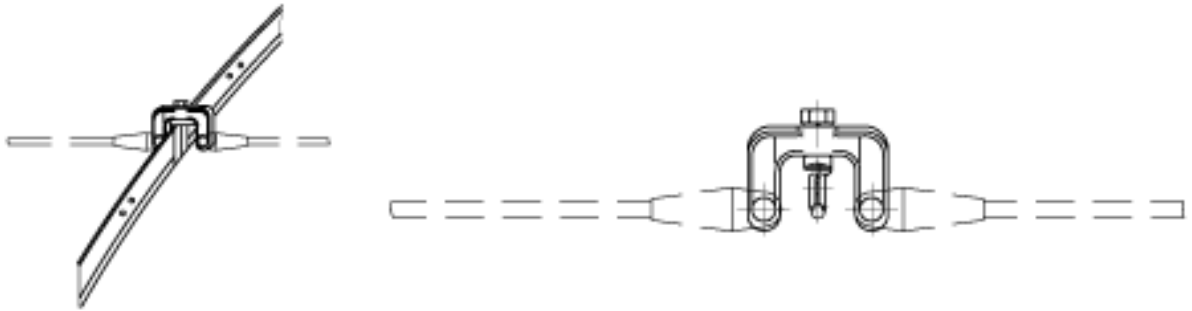

Contact wire suspension ETB without insulation, in curves, with suspension piece for 1 bolt, 3-5°, with curve rail type 0

Item number 102172

Comments

- Suspension piece for 1 bolt Bz

- Curve rails STL HGD
- Without attachment parts to the cross-span or flying pull-off