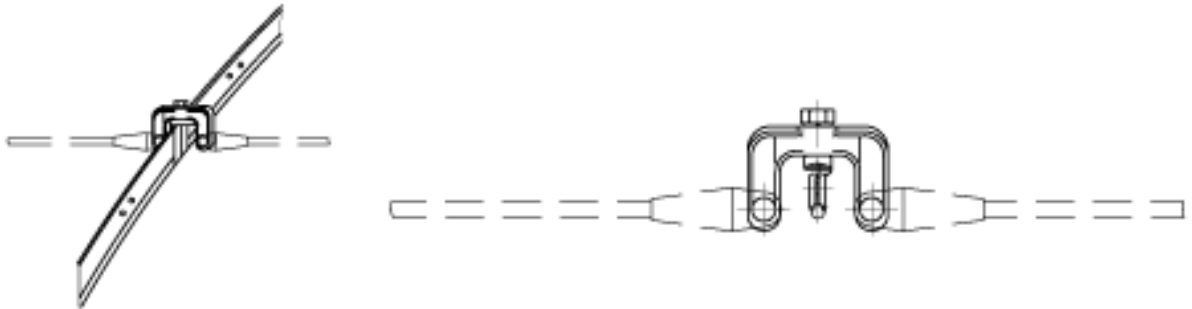

Contact wire suspension ETB without insulation, in curves, with suspension piece for 1 bolt, 3-5°, with curve rail type 0

Item number 102172

Comments

- Suspension piece for 1 bolt Bz

- Curve rails STL HGD
- Without attachment parts to the cross-span or flying pull-off