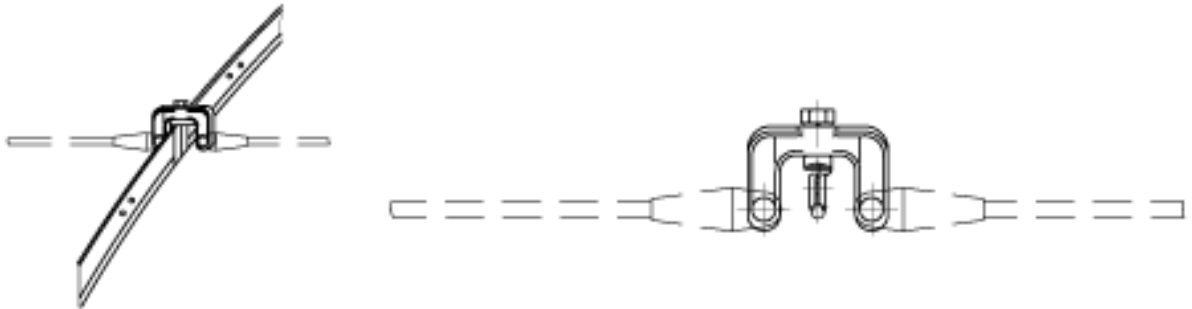

# Contact wire suspension ETB without insulation, in curves, with suspension piece for 1 bolt, 5.5-7°, with curve rail type 1

Item number 102173

## Comments

- Suspension piece for 1 bolt Bz

- Curve rails STL HGD  
- Without attachment parts to the cross-span or flying pull-off