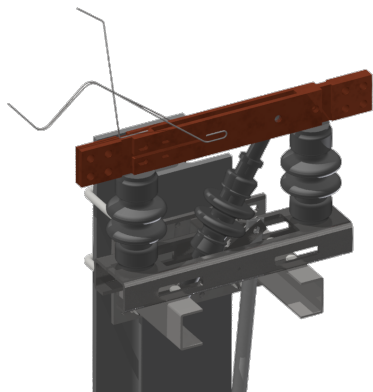

Disconnect switch complete Duplex with manual operating gear, crosswise, alongside pole, Duplex 3.6 kV with switch drive lifting 75/120 mm (manual) to HEB 180-220

Item number 102844

Comments

- When ordering please indicate the looking, operating voltage, to size number plate and numbering
- Indication sign On-Off for switch drive lifting 75/120 mm to be ordered separately
- U-bolts for poles HEB 180-260 to be ordered

- separately (please look under brackets for disconnect switches, switch gears and guides for operating rods)
- Detailed installation plans can be requested for each delivery of this assemblies
- Additional assemblies parallel, alongside pole on request