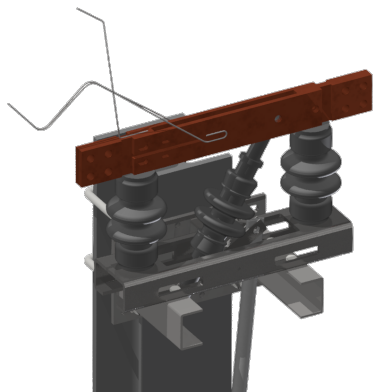

# Disconnect switch complete Duplex with manual operating gear, crosswise, alongside pole, Duplex 3.6 kV with switch drive lifting 75/120 mm (manual) to HEB 180-220

Item number 102844

## Comments

- When ordering please indicate the looking, operating voltage, to size number plate and numbering
- Indication sign On-Off for switch drive lifting 75/120 mm to be ordered separately
- U-bolts for poles HEB 180-260 to be ordered

- separately (please look under brackets for disconnect switches, switch gears and guides for operating rods)
- Detailed installation plans can be requested for each delivery of this assemblies
- Additional assemblies parallel, alongside pole on request