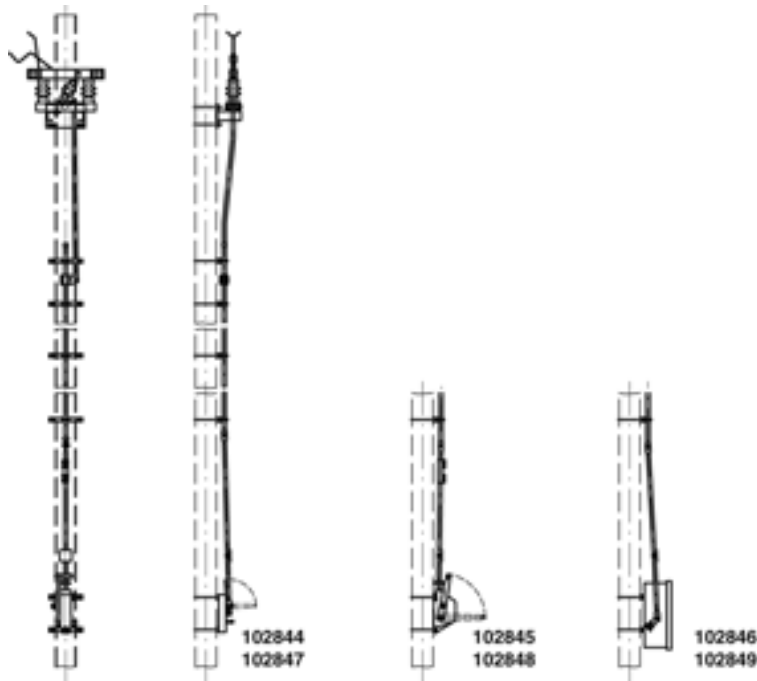

# Disconnect switch complete Duplex with manual operating gear, crosswise, alongside pole, Duplex 3.6 kV with switch drive lifting 120 mm (manual, with locking) to HEB 180-220

Item number 102845

## Comments

- When ordering please indicate the looking, operating voltage, to size number plate and numbering
- Indication sign On-Off for switch drive lifting 75/120 mm to be ordered separately
- U-bolts for poles HEB 180-260 to be ordered

- separately (please look under brackets for disconnect switches, switch gears and guides for operating rods)
- Detailed installation plans can be requested for each delivery of this assemblies
- Additional assemblies parallel, alongside pole on request