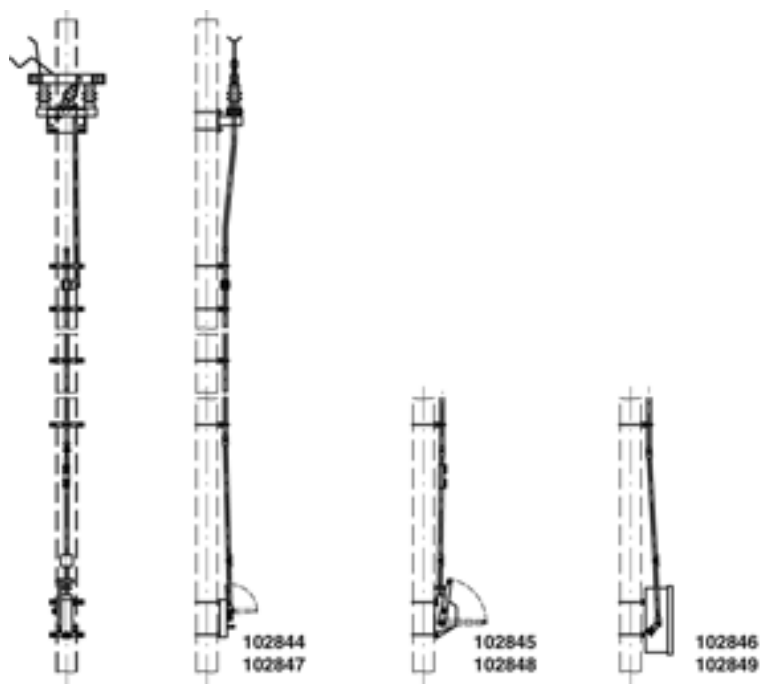

# Disconnect switch complete Duplex with manual operating gear, crosswise, alongside pole, Duplex 3.6 kV with switch drive lifting 120 mm (manual, with locking) to HEB 180-220

Item number 102845

## Comments

- When ordering please indicate the looking, operating voltage, to size number plate and numbering
- Indication sign On-Off for switch drive lifting 75/120 mm to be ordered separately
- U-bolts for poles HEB 180-260 to be ordered

- separately (please look under brackets for disconnect switches, switch gears and guides for operating rods)
- Detailed installation plans can be requested for each delivery of this assemblies
- Additional assemblies parallel, alongside pole on request