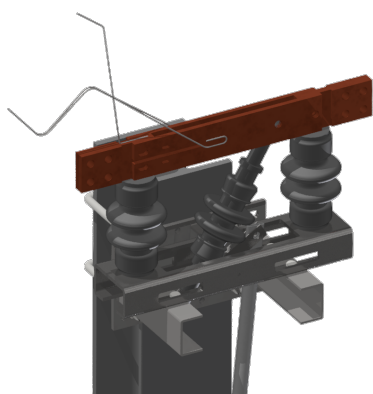

Disconnect switch complete Duplex with manual operating gear, crosswise, alongside pole, Duplex 3.6 kV with switch drive electrical lifting 120 mm to HEB 180-220

Item number 102846

Comments

- When ordering please indicate the looking, operating voltage, to size number plate and numbering
- Indication sign On-Off for switch drive lifting 75/120 mm to be ordered separately
- U-bolts for poles HEB 180-260 to be ordered

- separately (please look under brackets for disconnect switches, switch gears and guides for operating rods)
- Detailed installation plans can be requested for each delivery of this assemblies
- Additional assemblies parallel, alongside pole on request