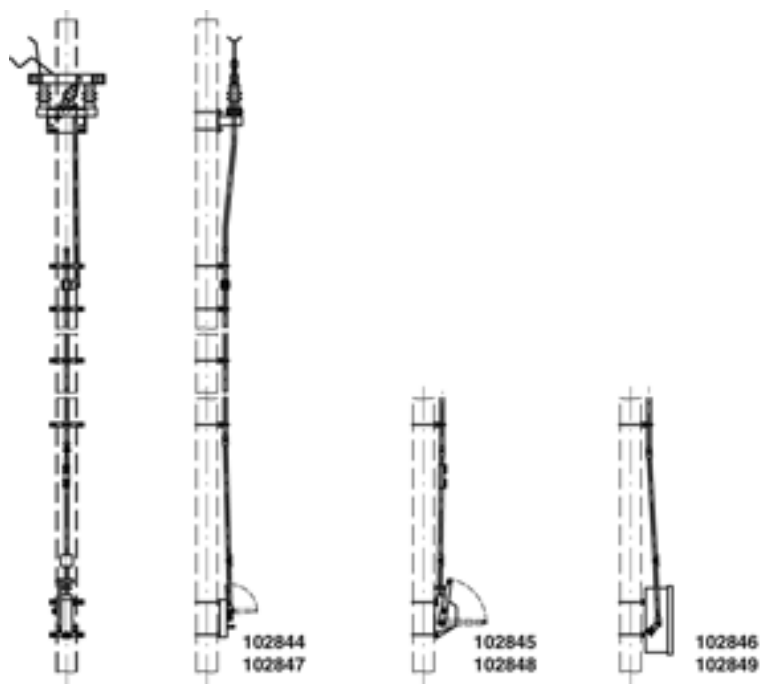

# Disconnect switch complete Duplex with manual operating gear, crosswise, alongside pole, Duplex 3.6 kV with switch drive lifting 75/120 mm (manual) to HEB 240-260

Item number 102847

## Comments

- When ordering please indicate the looking, operating voltage, to size number plate and numbering
- Indication sign On-Off for switch drive lifting 75/120 mm to be ordered separately
- U-bolts for poles HEB 180-260 to be ordered

- separately (please look under brackets for disconnect switches, switch gears and guides for operating rods)
- Detailed installation plans can be requested for each delivery of this assemblies
- Additional assemblies parallel, alongside pole on request