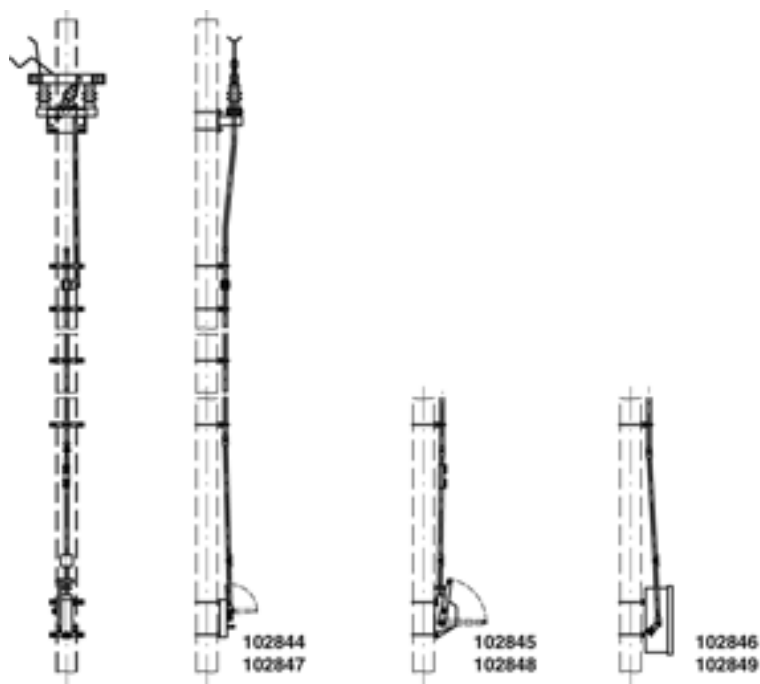

Disconnect switch complete Duplex with manual operating gear, crosswise, alongside pole, Duplex 3.6 kV with switch drive lifting 75/120 mm (manual) to HEB 240-260

Item number 102847

Comments

- When ordering please indicate the looking, operating voltage, to size number plate and numbering
- Indication sign On-Off for switch drive lifting 75/120 mm to be ordered separately
- U-bolts for poles HEB 180-260 to be ordered

- separately (please look under brackets for disconnect switches, switch gears and guides for operating rods)
- Detailed installation plans can be requested for each delivery of this assemblies
- Additional assemblies parallel, alongside pole on request