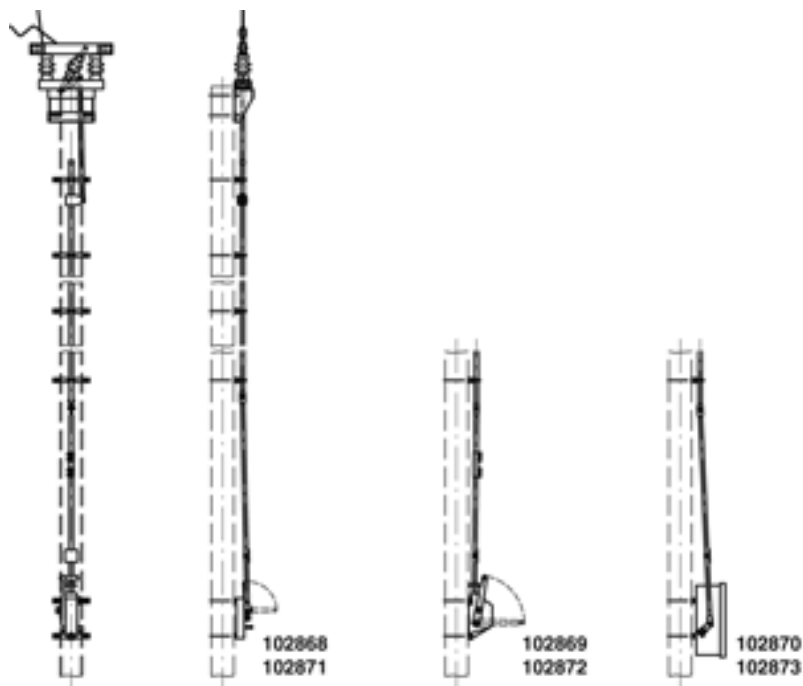

# Disconnect switch complete Duplex with manual operating gear, crosswise, at the end of pole, Duplex 3.6 kV with switch drive lifting 75/120 mm (manual) to HEB 180-220

Item number 102868

## Comments

- When ordering please indicate the looking, operating voltage, to size number plate and numbering
- Indication sign On-Off for switch drive lifting 75/120 mm to be ordered separately
- U-bolts for poles HEB 180-260 to be ordered