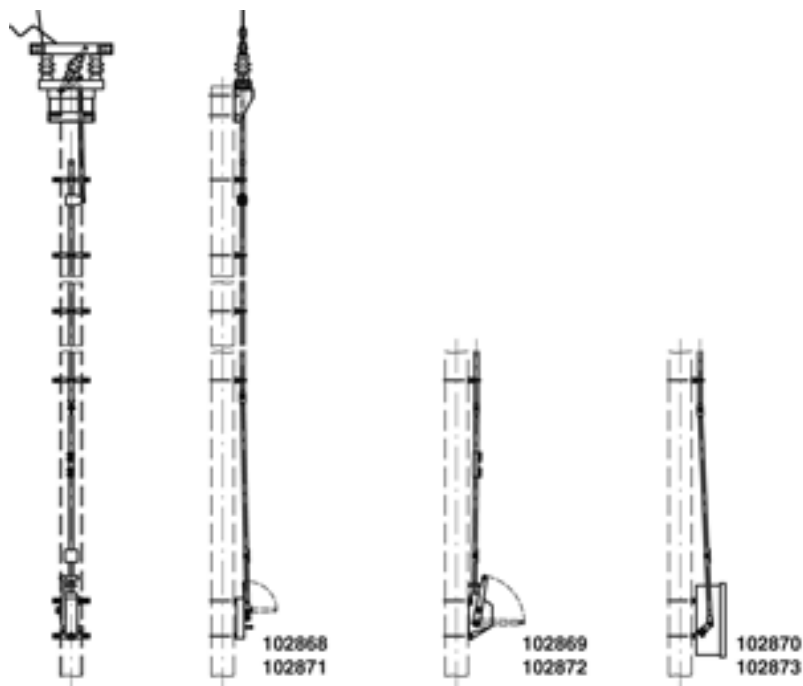

# Disconnect switch complete Duplex with manual operating gear, crosswise, at the end of pole, Duplex 3.6 kV with switch drive electrical lifting 120 mm to HEB 180-220

Item number 102870

## Comments

- When ordering please indicate the looking, operating voltage, to size number plate and numbering
- Indication sign On-Off for switch drive lifting 75/120 mm to be ordered separately
- U-bolts for poles HEB 180-260 to be ordered