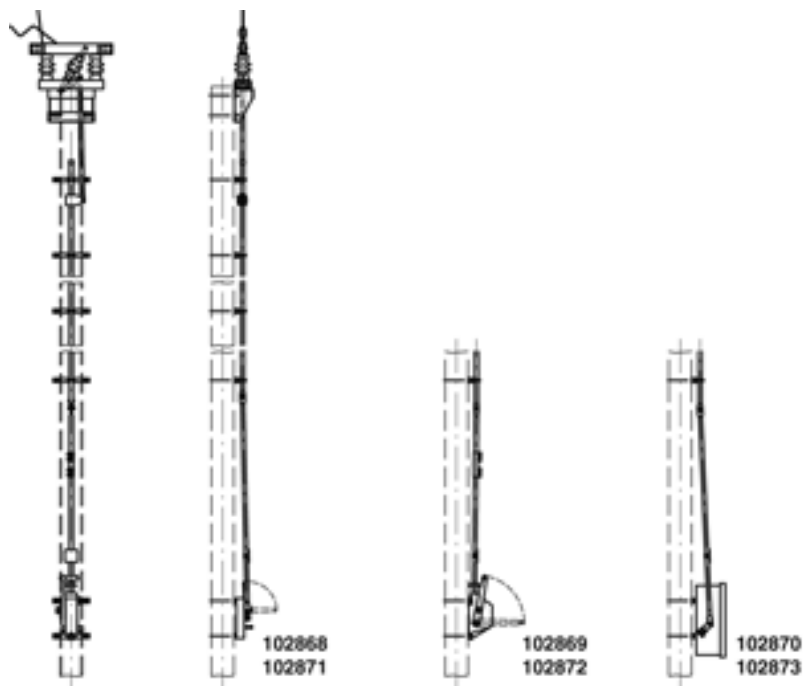

# Disconnect switch complete Duplex with manual operating gear, crosswise, at the end of pole, Duplex 3.6 kV with switch drive lifting 75/120 mm (manual) to HEB 240-260

Item number 102871

## Comments

- When ordering please indicate the looking, operating voltage, to size number plate and numbering
- Indication sign On-Off for switch drive lifting 75/120 mm to be ordered separately
- U-bolts for poles HEB 180-260 to be ordered