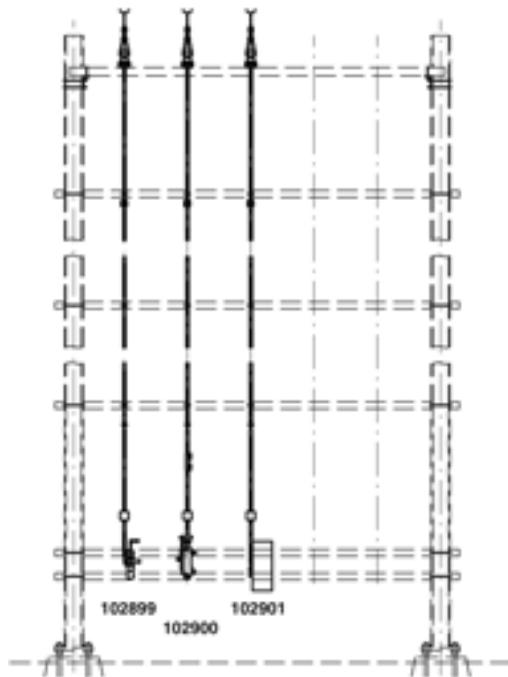

# Disconnect switch complete Duplex with manual operating gear to disconnect support structure, Duplex 3.6 kV with switch drive lifting 75/120 mm (manual) to disconnect support structure

Item number 102899

## Comments

- When ordering please indicate the looking, operating voltage, to size number plate and numbering
- Indication sign On-Off for switch drive lifting 75/120 mm to be ordered separately

- The attachment material to the disconnect support structure is included
- Detailed installation plans can be requested for each delivery of this assemblies
- Additional assemblies with disconnect switch Alpha to disconnect support structure on request