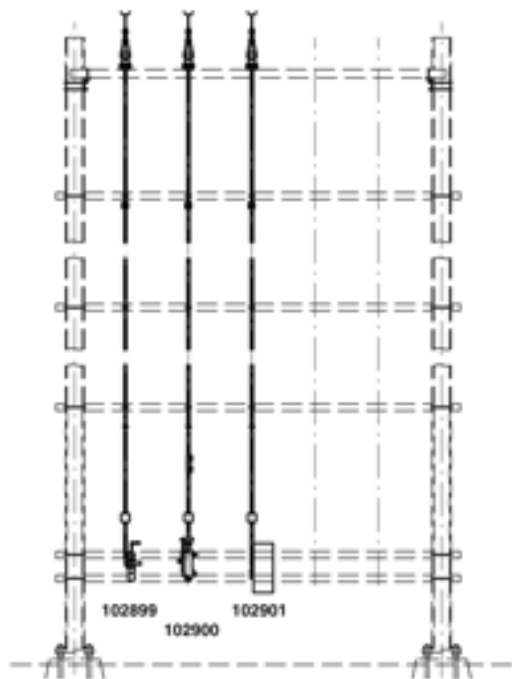

Disconnect switch complete Duplex with manual operating gear to disconnect support structure, Duplex 3.6 kV with switch drive lifting 75/120 mm (manual) to disconnect support structure

Item number 102899

Comments

- When ordering please indicate the looking, operating voltage, to size number plate and numbering
- Indication sign On-Off for switch drive lifting 75/120 mm to be ordered separately

- The attachment material to the disconnect support structure is included
- Detailed installation plans can be requested for each delivery of this assemblies
- Additional assemblies with disconnect switch Alpha to disconnect support structure on request