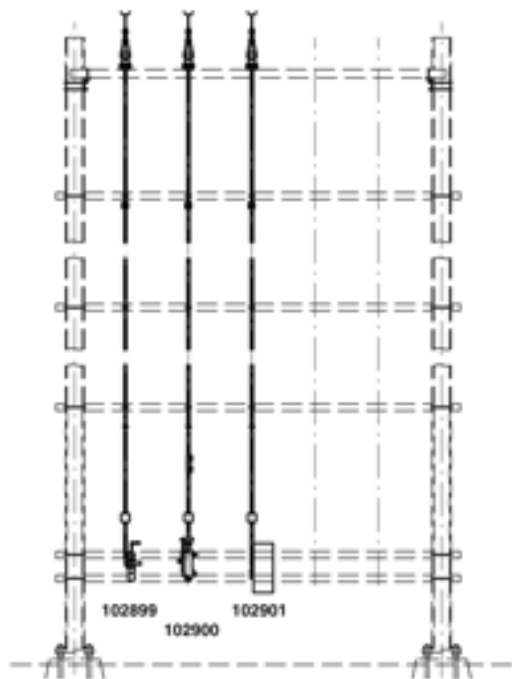

# Disconnect switch complete Duplex with manual operating gear to disconnect support structure, Duplex 3.6 kV with switch drive electrical lifting 120 mm to disconnect support structure

Item number 102901

## Comments

- When ordering please indicate the looking, operating voltage, to size number plate and numbering
- Indication sign On-Off for switch drive lifting 75/120 mm to be ordered separately

- The attachment material to the disconnect support structure is included
- Detailed installation plans can be requested for each delivery of this assemblies
- Additional assemblies with disconnect switch Alpha to disconnect support structure on request