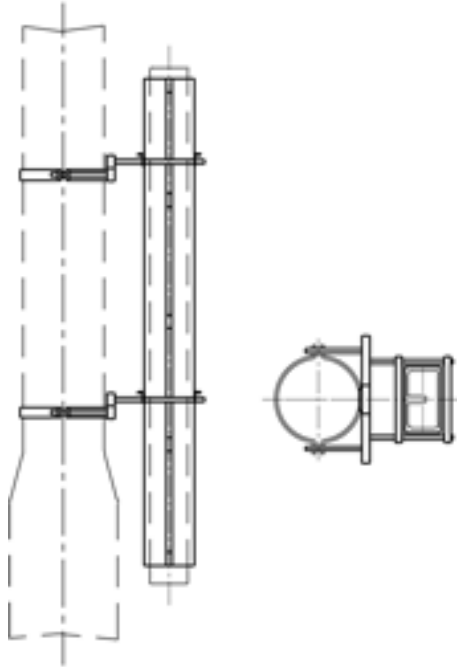

# Counterweight guide bracket for counterweight assembly, with square cage to round pole

Item number 100267

## Comments

- Pole clamp for round poles Part no. C1139-... (2 pcs.)(to be ordered separately)