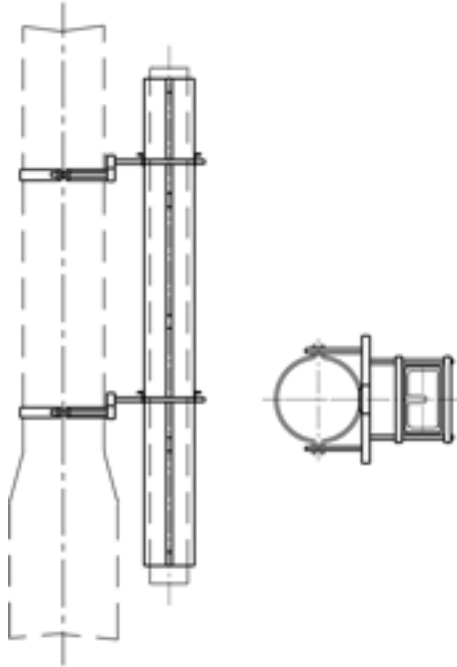

Counterweight guide bracket for counterweight assembly, with square cage to round pole

Item number 100267

Comments

- Pole clamp for round poles Part no. C1139-... (2 pcs.) (to be ordered separately)