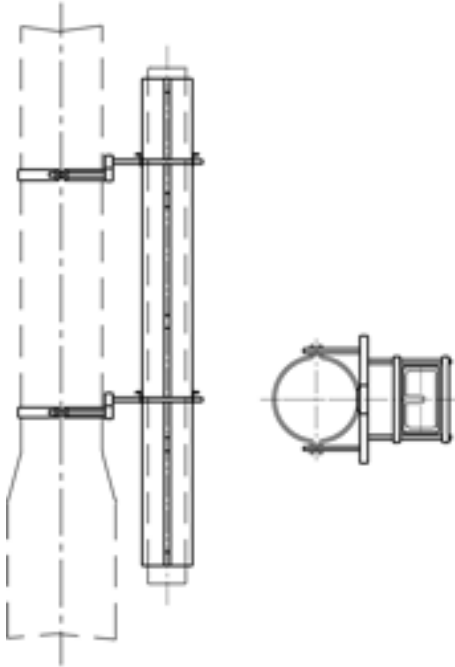

Counterweight guide bracket for counterweight assembly, with square cage to round pole

Item number 100267

Comments

- Pole clamp for round poles Part no. C1139-... (2 pcs.)(to be ordered separately)