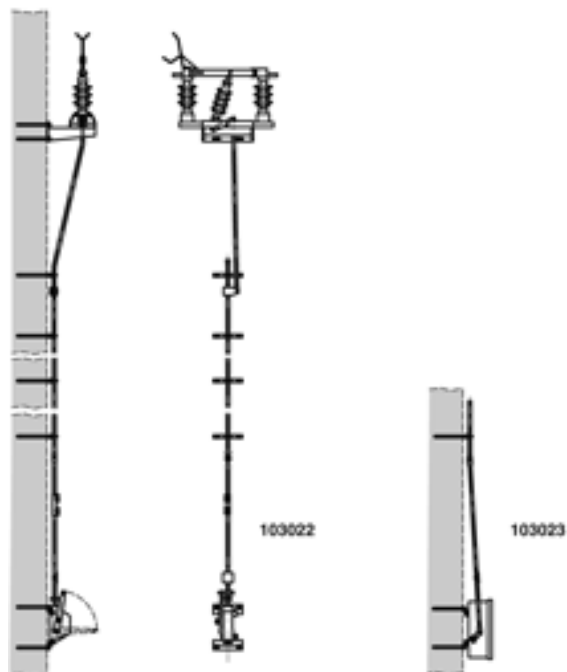

# Disconnect switch complete Alpha 36 kV with manual operating gear, crosswise, parallel to wall, vertical single brake disconnect switch 36 kV with switch drive lifting 120 mm (manual, with lockin

Item number 103022

## Comments

- When ordering please indicate the looking, operating voltage, to size number plate and numbering
- Attachment material for bracket for disconnect

switch and bracket for switch drive to wall on request

- Detailed installation plans can be requested for each delivery of this assemblies
- Additional assemblies crosswise, to wall on request