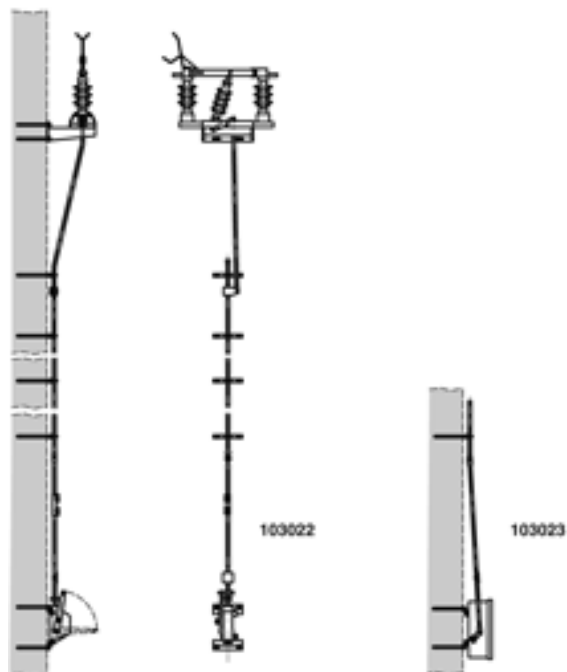

Disconnect switch complete Alpha 36 kV with manual operating gear, crosswise, parallel to wall, vertical single brake disconnect switch 36 kV with switch drive lifting 120 mm (manual, with lockin

Item number 103022

Comments

- When ordering please indicate the looking, operating voltage, to size number plate and numbering
- Attachment material for bracket for disconnect

switch and bracket for switch drive to wall on request

- Detailed installation plans can be requested for each delivery of this assemblies

- Additional assemblies crosswise, to wall on request