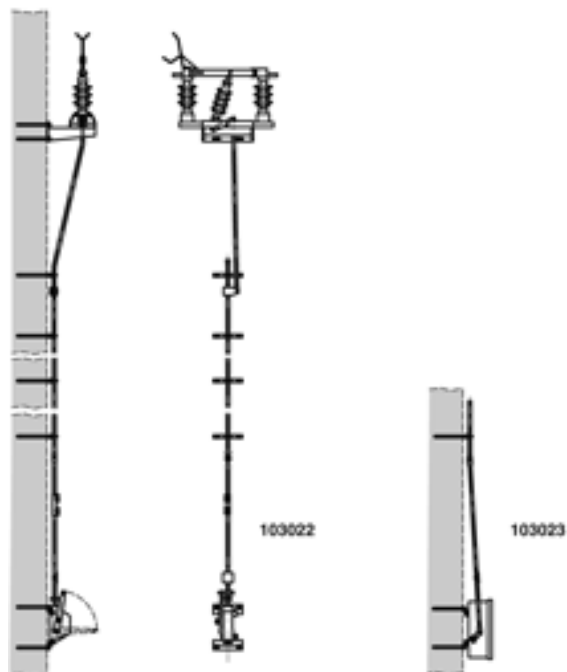

Disconnect switch complete Alpha 36 kV with manual operating gear, crosswise, parallel to wall, vertical single brake disconnect switch 36 kV with switch drive lifting 120 mm (manual, with lockin

Item number 103022

Comments

- When ordering please indicate the looking, operating voltage, to size number plate and numbering
- Attachment material for bracket for disconnect

switch and bracket for switch drive to wall on request

- Detailed installation plans can be requested for each delivery of this assemblies
- Additional assemblies crosswise, to wall on request