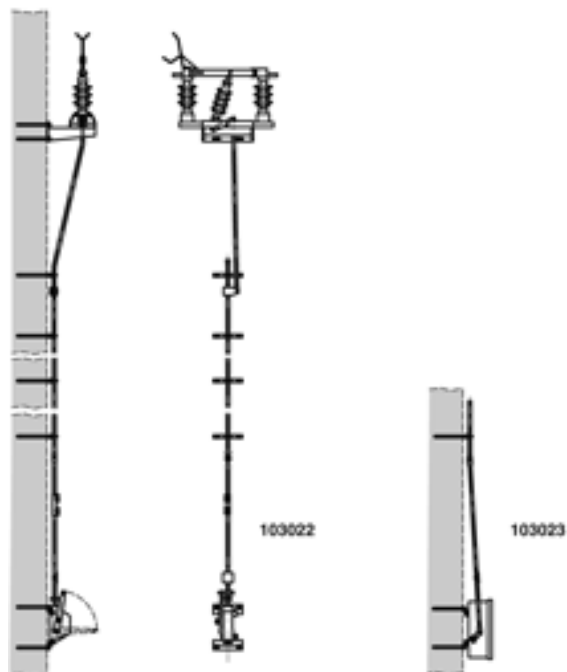

Disconnect switch complete Alpha 36 kV with manual operating gear, crosswise, parallel to wall, vertical single brake disconnect switch 36 kV with switch drive electrical lifting 120 mm parallel

Item number 103023

Comments

- When ordering please indicate the looking, operating voltage, to size number plate and numbering
- Attachment material for bracket for disconnect

switch and bracket for switch drive to wall on request

- Detailed installation plans can be requested for each delivery of this assemblies
- Additional assemblies crosswise, to wall on request