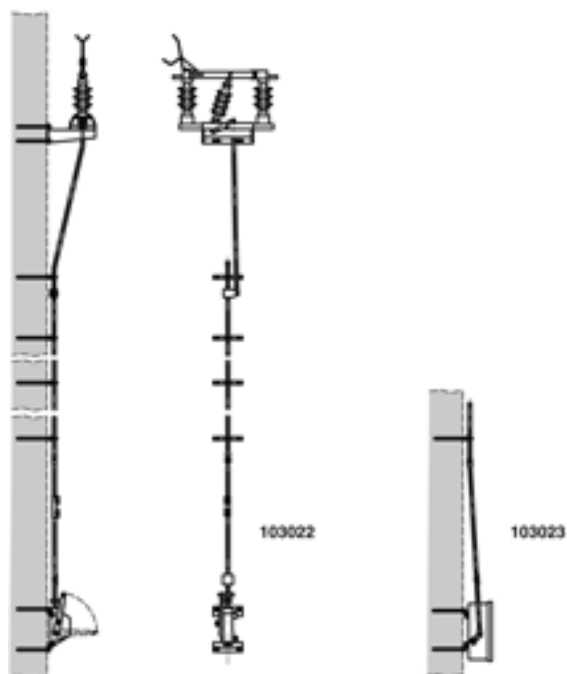

Disconnect switch complete Alpha 36 kV with manual operating gear, crosswise, parallel to wall, vertical single brake disconnect switch 36 kV with switch drive electrical lifting 120 mm parallel

Item number 103023

Comments

- When ordering please indicate the looking, operating voltage, to size number plate and numbering
- Attachment material for bracket for disconnect

switch and bracket for switch drive to wall on request

- Detailed installation plans can be requested for each delivery of this assemblies
- Additional assemblies crosswise, to wall on request