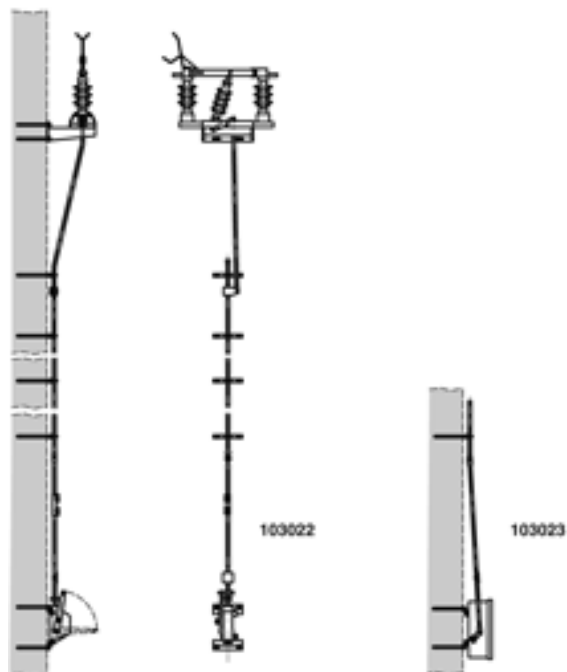

# Disconnect switch complete Alpha 36 kV with manual operating gear, crosswise, parallel to wall, vertical single brake disconnect switch 36 kV with switch drive electrical lifting 120 mm parallel

Item number 103023

## Comments

- When ordering please indicate the looking, operating voltage, to size number plate and numbering
- Attachment material for bracket for disconnect

switch and bracket for switch drive to wall on request

- Detailed installation plans can be requested for each delivery of this assemblies
- Additional assemblies crosswise, to wall on request