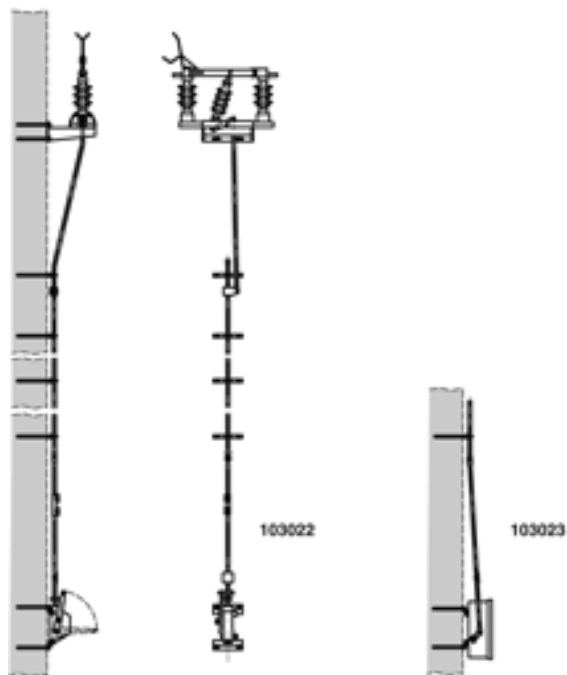

Disconnect switch complete Alpha 36 kV with manual operating gear, crosswise, parallel to wall, vertical single brake disconnect switch 36 kV with switch drive electrical lifting 120 mm parallel

Item number 103023

Comments

- When ordering please indicate the looking, operating voltage, to size number plate and numbering
- Attachment material for bracket for disconnect

switch and bracket for switch drive to wall on request

- Detailed installation plans can be requested for each delivery of this assemblies
- Additional assemblies crosswise, to wall on request