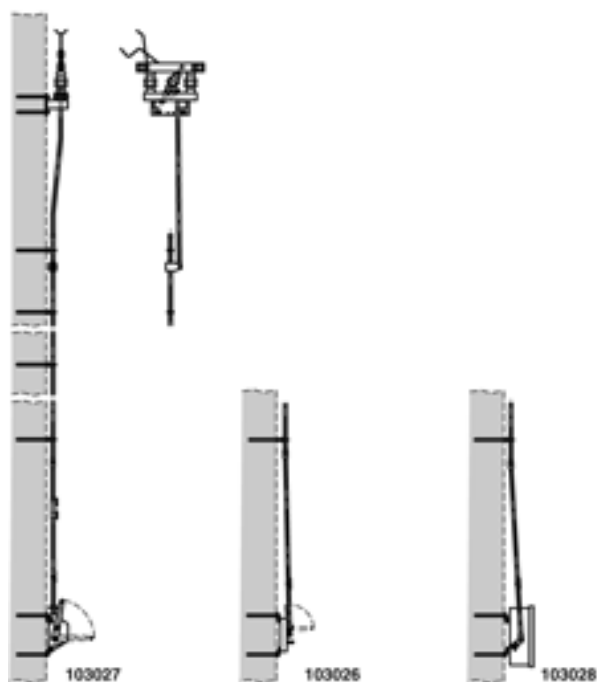

# Disconnect switch complete Duplex with manual operating gear, parallel to wall, Duplex 3.6 kV with switch drive electrical lifting 120 mm parallel to wall

Item number 103028

## Comments

- When ordering please indicate the looking, operating voltage, to size number plate and numbering
- Indication sign On-Off for switch drive lifting 75/120 mm to be ordered separately

- Attachment materiel for bracket for disconnect switch and bracket for switch drive to wall on request
- Detailed installation plans can be requested for each delivery of this assemblies
- Additional assemblies crosswise, to wall on request