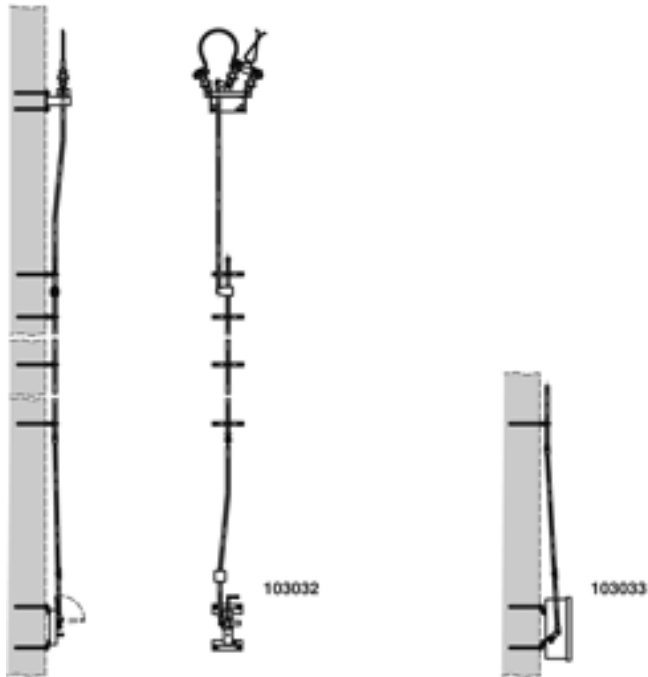

# Disconnect switch complete arcing horns with manual operating gear, parallel to wall, arcing horns 3.0 kV with switch drive lifting 75/120 mm (manual) parallel to wall

Item number 103032

## Comments

- When ordering please indicate the looking, operating voltage, to size number plate and numbering
- Indication sign On-Off for switch drive lifting 75/120 mm to be ordered separately

- Attachment materiel for bracket for disconnect switch and bracket for switch drive to wall on request
- Detailed installation plans can be requested for each delivery of this assemblies
- Additional assemblies crosswise, to wall on request