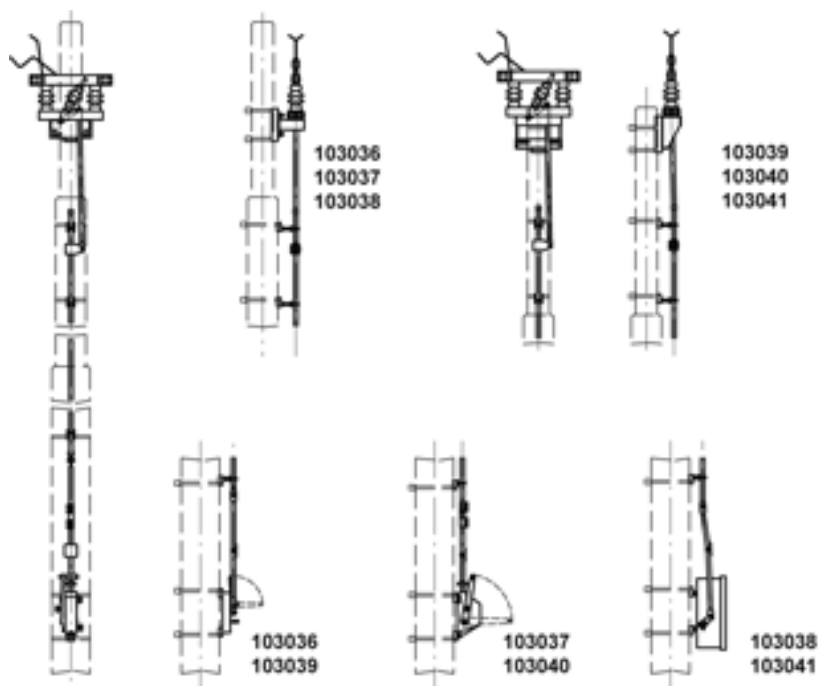

# Disconnect switch complete Duplex with manual operating gear, crosswise, Duplex 3.6 kV with switch drive lifting 75/120 mm (manual) alongside to round pole

Item number 103036

## Comments

- When ordering please indicate the looking, operating voltage, to size number plate and numbering
- Indication sign On-Off for switch drive lifting 75/120 mm to be ordered separately
- Attachment material to round poles to be

- ordered separately (please look under brackets for disconnect switches, switch gears and guides for operating rods)
- Detailed installation plans can be requested for each delivery of this assemblies
- Additional assemblies parallel, alongside pole or at the end of pole on request