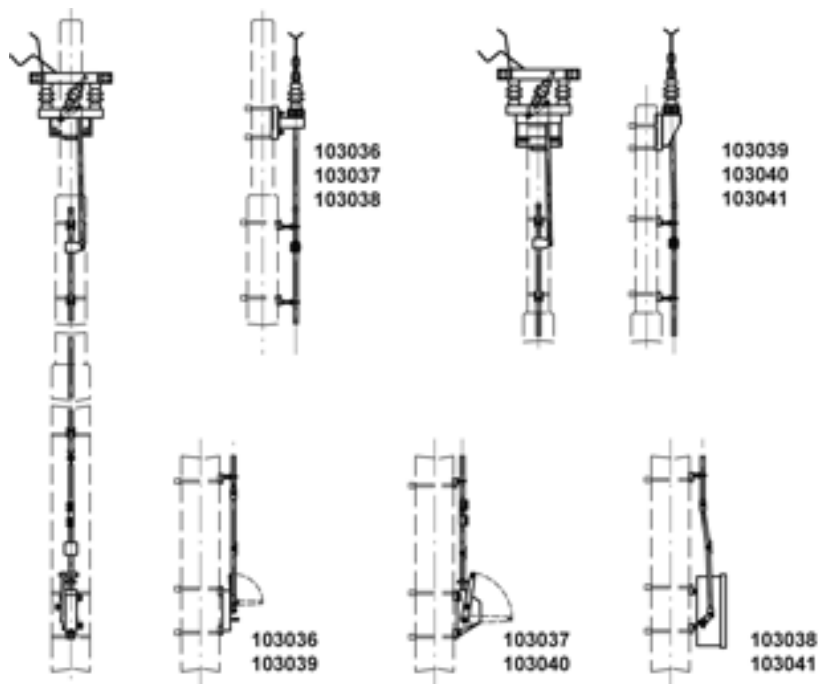

# Disconnect switch complete Duplex with manual operating gear, crosswise, Duplex 3.6 kV with switch drive lifting 75/120 mm (manual) alongside to round pole

Item number 103036

## Comments

- When ordering please indicate the looking, operating voltage, to size number plate and numbering
- Indication sign On-Off for switch drive lifting 75/120 mm to be ordered separately
- Attachment material to round poles to be