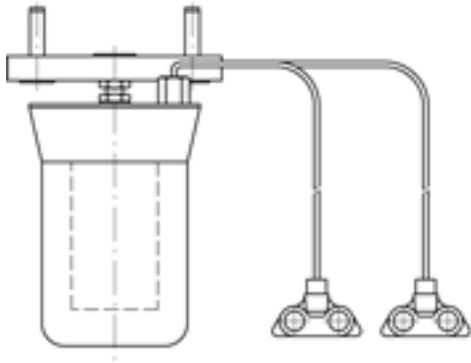

Live line indicating light 600/750 V DC to soffit

Item number 103153

Applicable standards

- Feeding to standard EN 50163

Specification

Voltage: max. 750 V DC

Comments

- Indicating light with red diodes