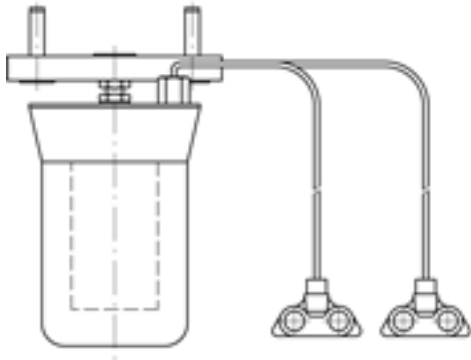

Live line indicating light 600/750 V DC to soffit

Item number 103153

Applicable standards

- Feeding to standard EN 50163

Specification

Voltage: max. 750 V DC

Comments

- Indicating light with red diodes