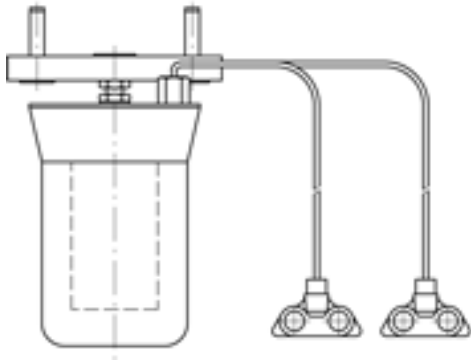

# Live line indicating light 600/750 V DC to soffit

Item number 103153