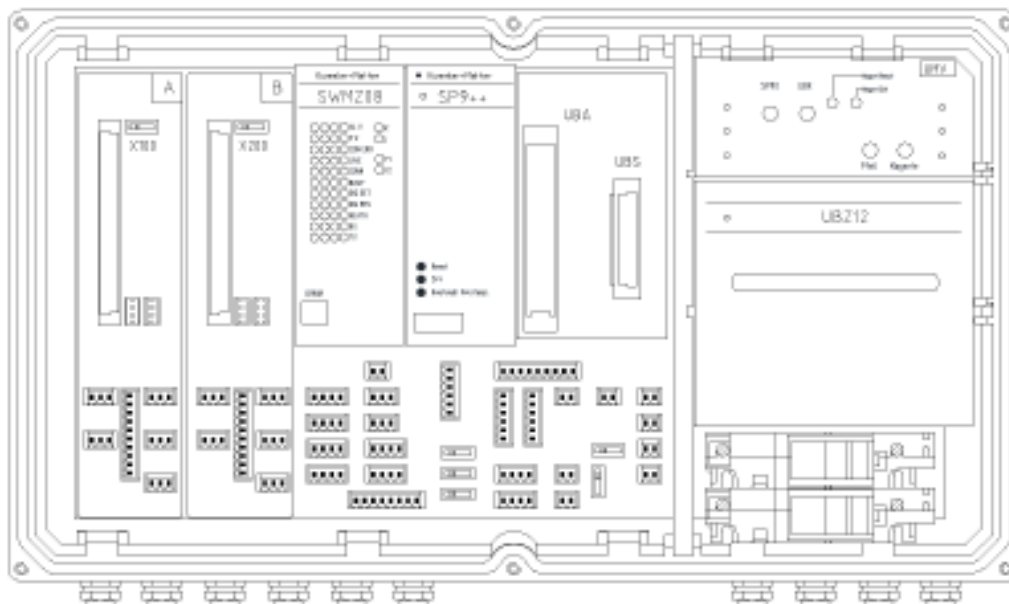

Switch control UEC 24 with control box WS3

Item number 103160

Comments

For 600 V DC and 750 V DC networks.