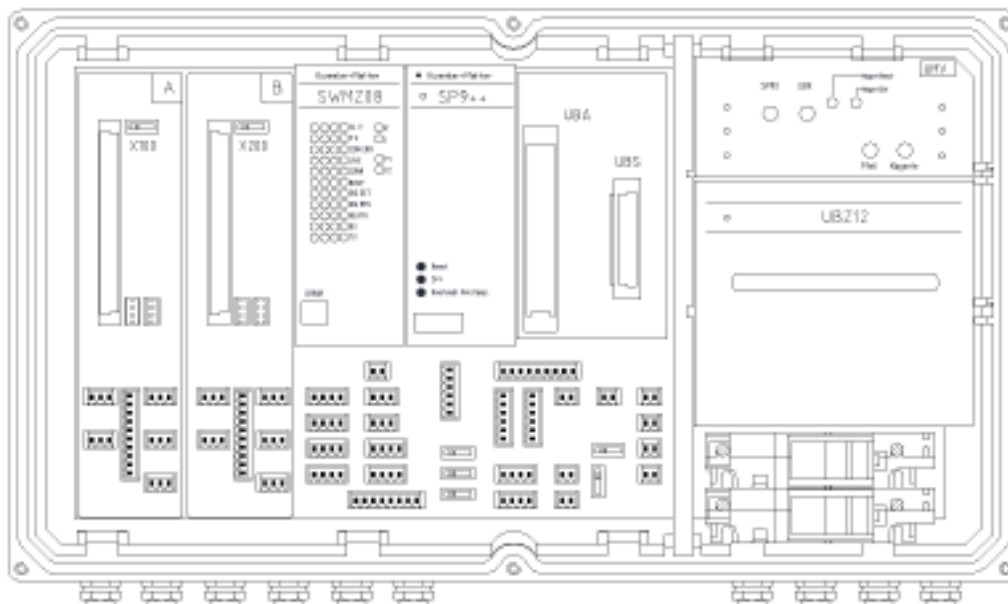

# Switch control UEC 24 with control box WS3

Item number 103160

## Comments

For 600 V DC and 750 V DC networks.