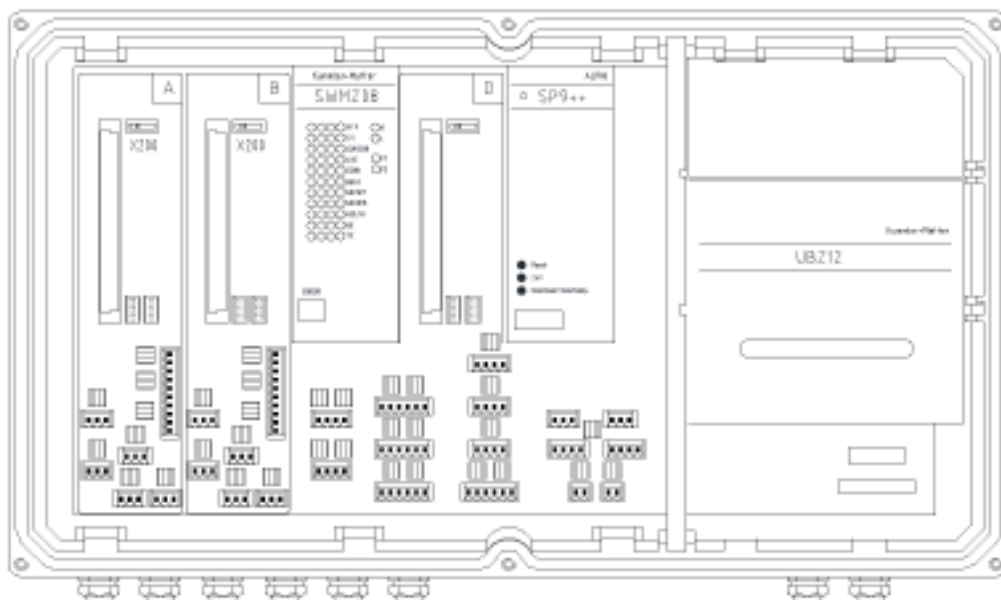

Switch control UEC 24 with control box WS12

Item number 103270

Comments

For 600 V DC and 750 V DC networks.