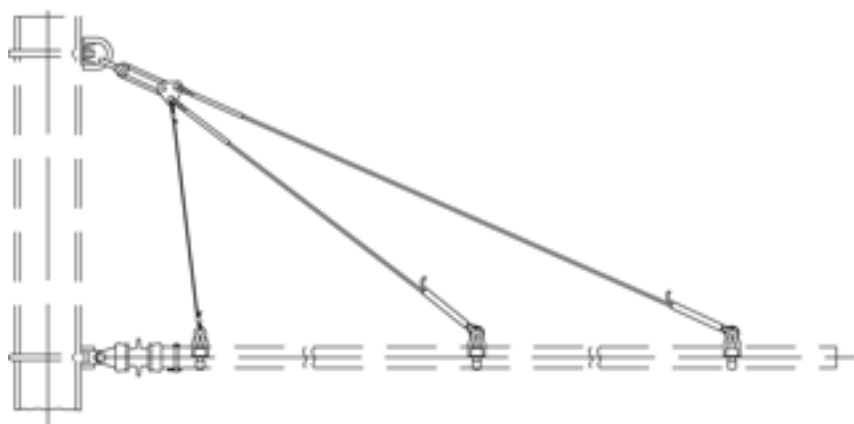

Double top tie, with insulation, to wide flange poles, to top pipe G2", with steel cable 35 mm² HDG, with loop insulator

Item number 120063

Specification

Operating voltage: max. 1500 V DC

Comments

- Attachment material for wide flange poles to be ordered separately