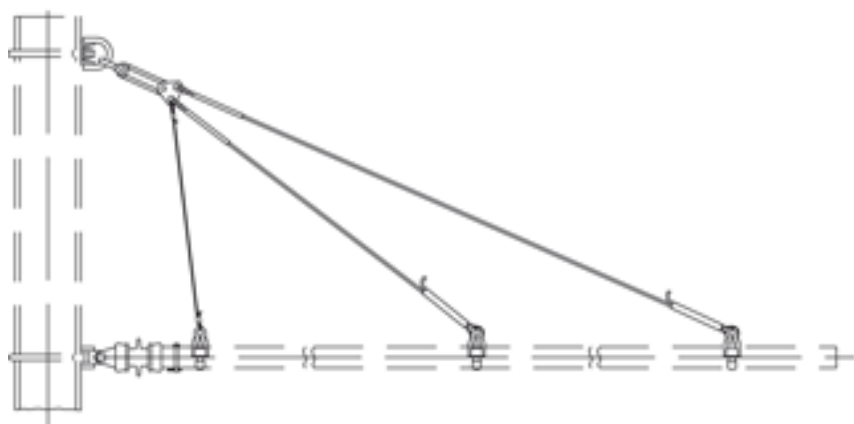

Double top tie, with insulation, to wide flange poles, to top pipe G2.5", with steel cable 35 mm² HDG, with loop insulator

Item number 120064

Specification

Operating voltage: max. 1500 V DC

Comments

- Attachment material for wide flange poles to be ordered separately