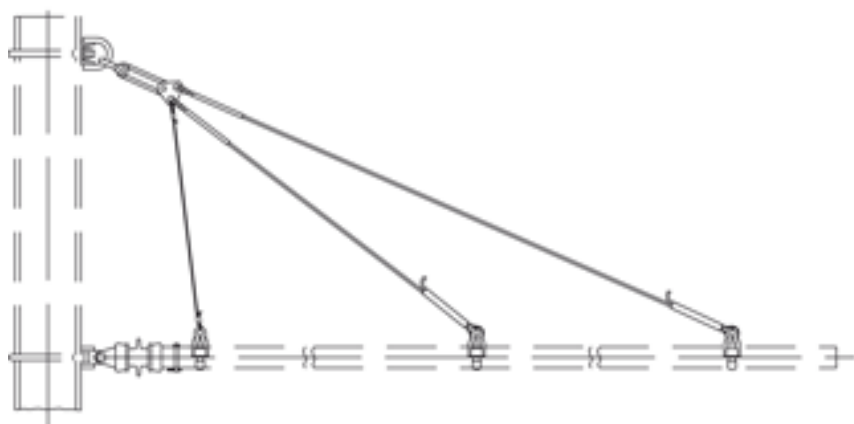

## Double top tie, with insulation, to wide flange poles, to top pipe G2.5", with steel cable 35 mm<sup>2</sup> HDG, with loop insulator

Item number 120064

### Specification

Operating voltage: max. 1500 V DC

### Comments

- Attachment material for wide flange poles to be ordered separately