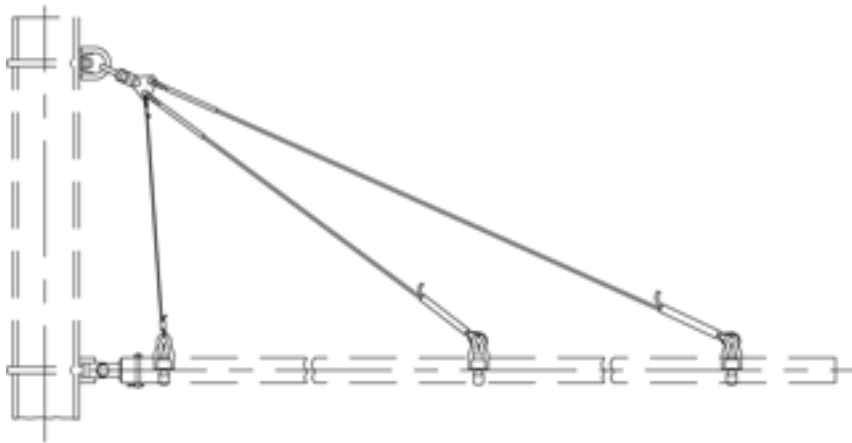

Double top tie, without insulation, to wide flange poles, to top pipe G2", with steel cable 35 mm² HDG

Item number 120067

Comments

- Attachment material for wide flange poles to be ordered separately