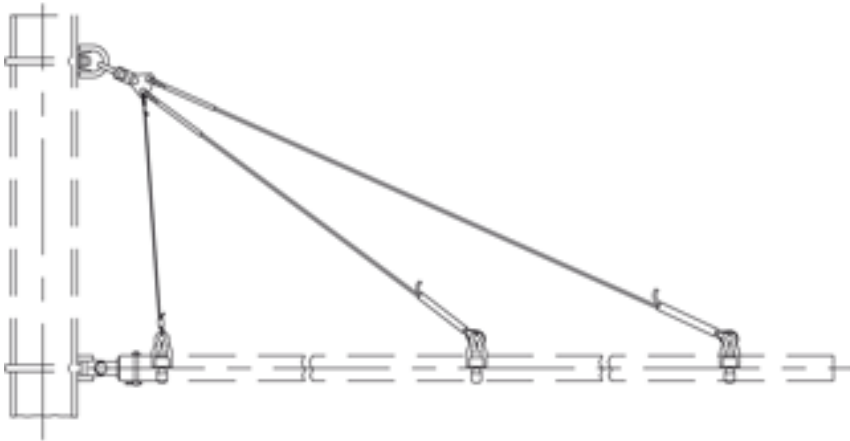

## Double top tie, without insulation, to wide flange poles, to top pipe G2", with steel-copper cable 35 mm<sup>2</sup>

Item number 120069

### Comments

- Attachment material for wide flange poles to be ordered separately