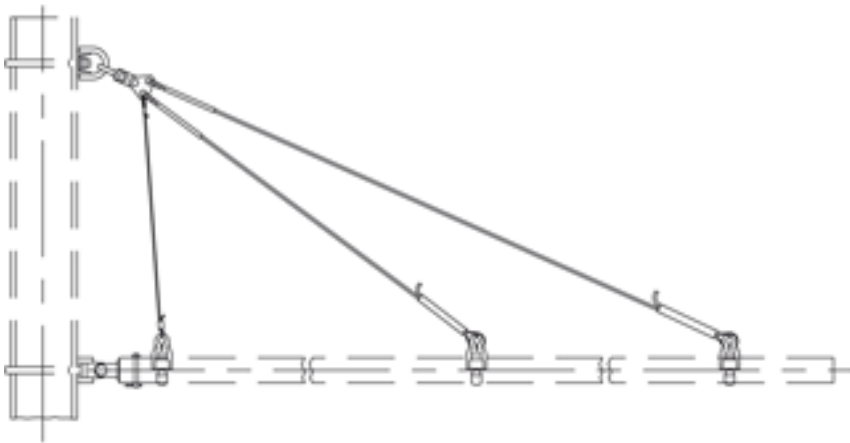

Double top tie, without insulation, to wide flange poles, to top pipe G2", with steel-copper cable 35 mm²

Item number 120069

Comments

- Attachment material for wide flange poles to be ordered separately