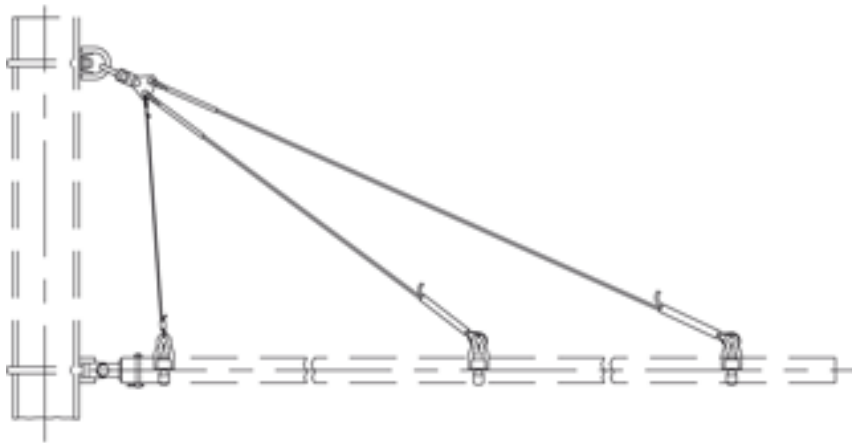

Double top tie, without insulation, to wide flange poles, to top pipe G2", with steel-copper cable 35 mm²

Item number 120069

Comments

- Attachment material for wide flange poles to be ordered separately