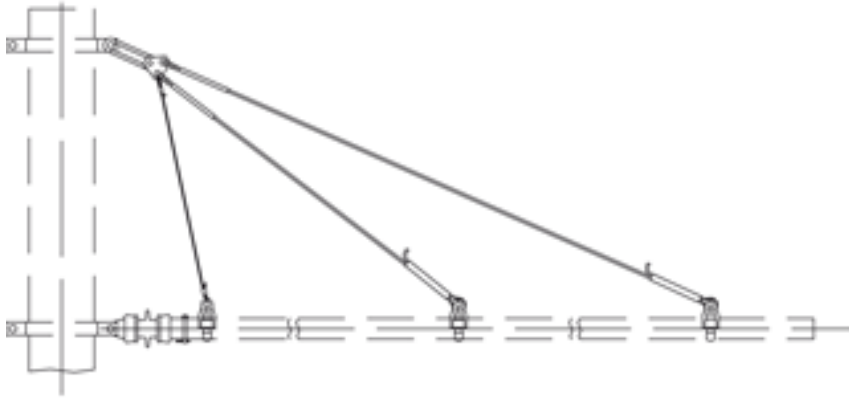

Double top tie, with insulation, to round poles, to top pipe G2", with steel cable 35 mm² HDG, with loop insulator

Item number 120071

Specification

Operating voltage: max. 1500 V DC

Comments

- For ARCAS system
- Attachment material for round poles to be ordered separately