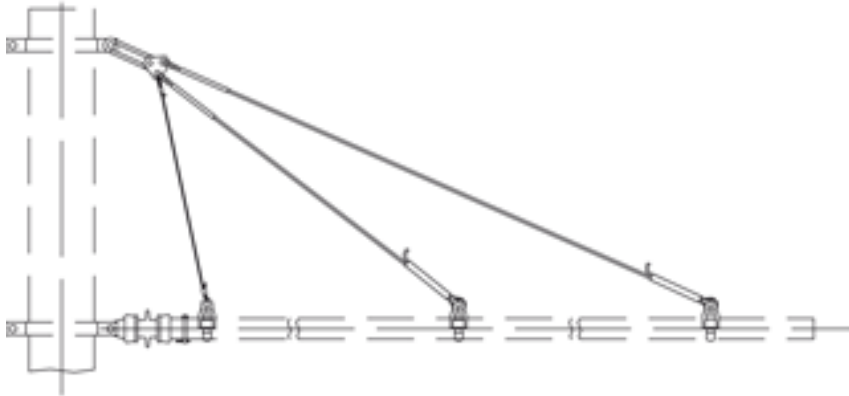

Double top tie, with insulation, to round poles, to top pipe G2.5", with steel cable 35 mm² HDG, with loop insulator

Item number 120072

Specification

Operating voltage: max. 1500 V DC

Comments

- For ARCAS system
- Attachment material for round poles to be ordered separately