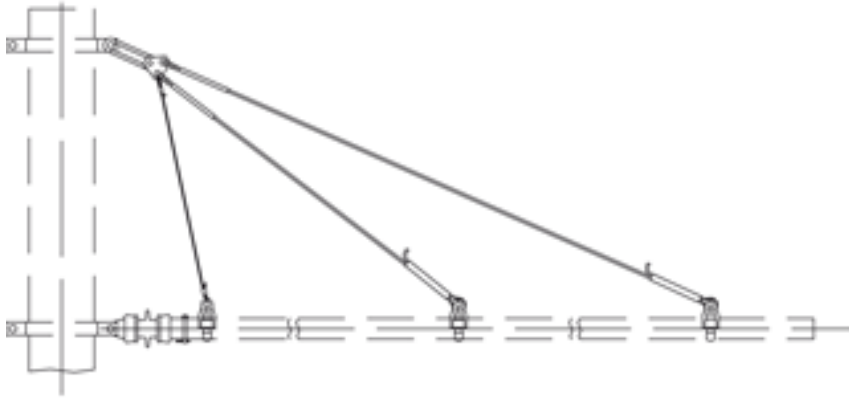

Double top tie, with insulation, to round poles, to top pipe G2.5", with steel cable 35 mm² HDG, with loop insulator

Item number 120072

Specification

Operating voltage: max. 1500 V DC

Comments

- For ARCAS system
- Attachment material for round poles to be ordered separately