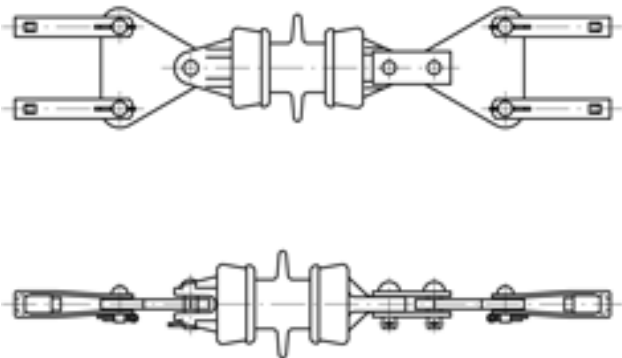

Cut-in insulation for 2 conductors, with clevis-tongue insulator 1 shed, for 2 x 92-95 mm² steel-copper cable or 2 x 107 mm² grooved contact wire

Item number 120257

Loads

Breaking load: 38.0 kN

Specification

Operating voltage: max. 7.2 kV