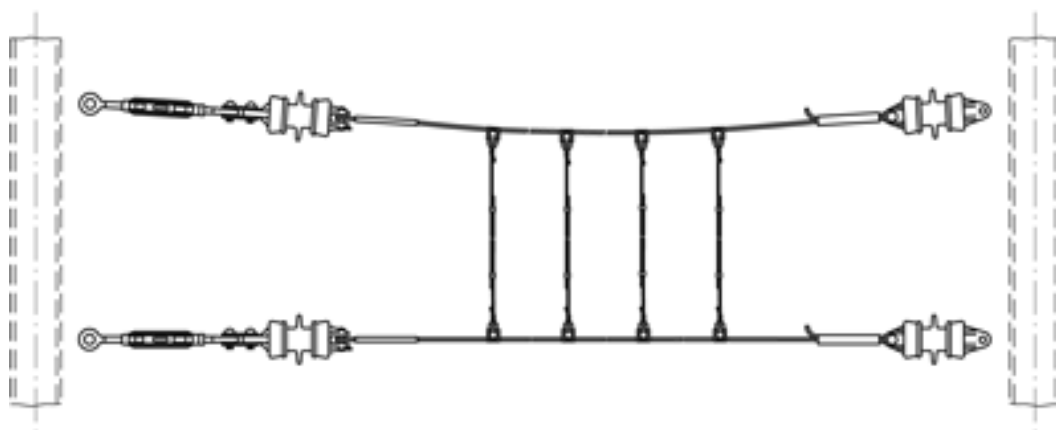

## 2 wire head-spans, steel-copper cable 35 mm<sup>2</sup>, with 1 shed clevis-tongue insulator

Item number 120359

### Loads

Breaking load: 33.95 kN