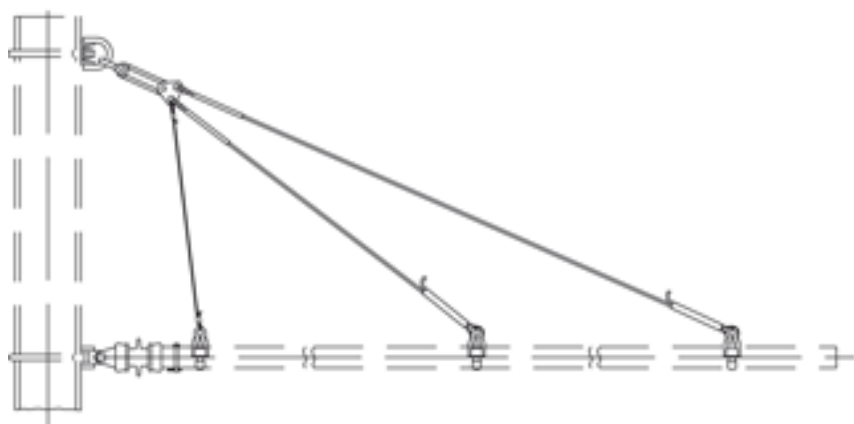

Double top tie, with insulation, to wide flange poles, to top pipe Ø = 70 mm, with steel cable 35 mm² HDG, with loop insulator

Item number 120576

Specification

Operating voltage: max. 1500 V DC

Comments

- Attachment material for wide flange poles to be ordered separately