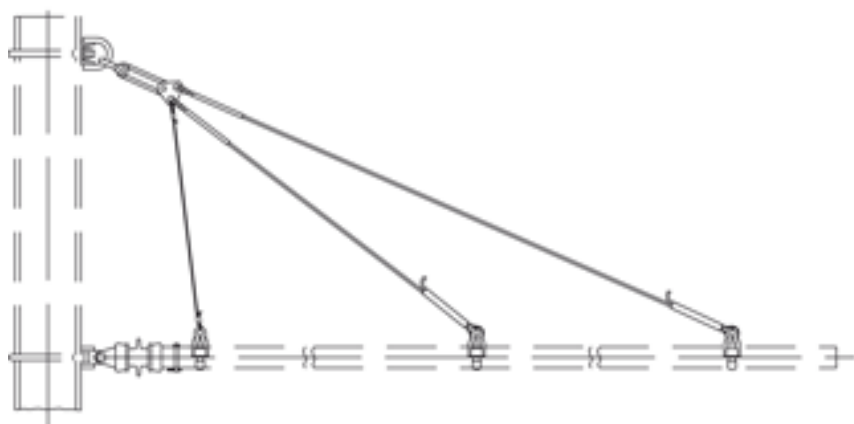

Double top tie, with insulation, to wide flange poles, to top pipe $\varnothing = 70$ mm, with steel cable 35 mm^2 HDG, with loop insulator

Item number 120576

Specification

Operating voltage: max. 1500 V DC

Comments

- Attachment material for wide flange poles to be ordered separately