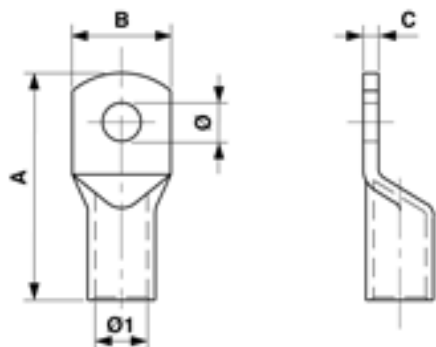

Cable connector straight, 120 mm², Ø = 12.5 mm

Item number 300034

Dimensions

A: 72 mm
B: 30 mm
Ø: 12.5 mm
C: 4.8 mm

Ø1: 15 mm

Material and weight

Weight: 0.080 kg
Material: E-Cu