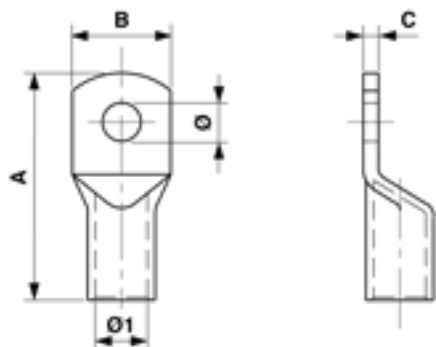

Cable connector straight, 150 mm², Ø = 12.5 mm

Item number 300035

Dimensions

A: 80 mm
B: 32 mm
Ø: 12.5 mm
C: 5.5 mm

Ø1: 16.5 mm

Material and weight

Material: E-Cu
Weight: 0.095 kg