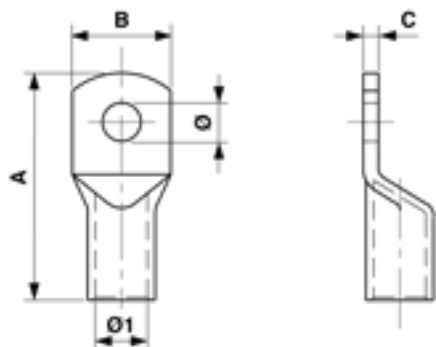

# Cable connector straight, 150 mm<sup>2</sup>, Ø = 12.5 mm

Item number 300035

## Dimensions

A: 80 mm  
B: 32 mm  
Ø: 12.5 mm  
C: 5.5 mm

Ø1: 16.5 mm

## Material and weight

Material: E-Cu  
Weight: 0.095 kg