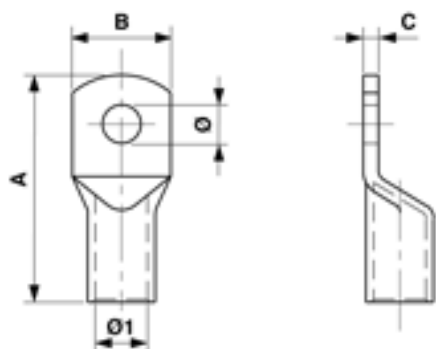

Cable connector straight, 185 mm², Ø = 12.5 mm

Item number 300036

Dimensions

B: 35 mm
A: 85 mm
Ø: 12.5 mm
C: 5.5 mm

Ø1: 18.5 mm

Material and weight

Weight: 0.130 kg
Material: E-Cu