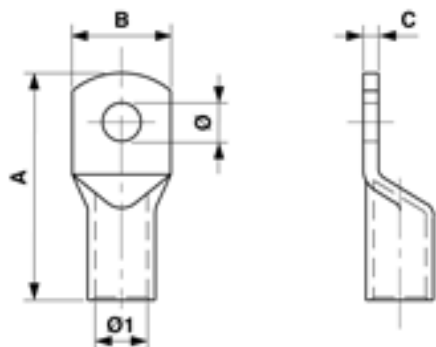

Cable connector straight, 185 mm², Ø = 12.5 mm

Item number 300036

Dimensions

B: 35 mm
A: 85 mm
Ø: 12.5 mm
C: 5.5 mm

Ø1: 18.5 mm

Material and weight

Weight: 0.130 kg
Material: E-Cu