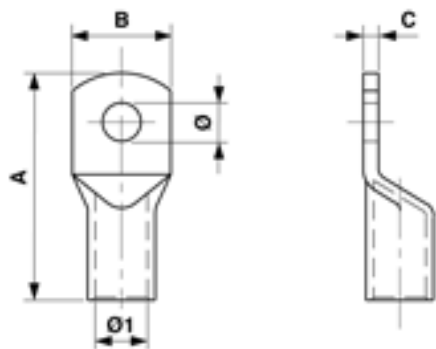

# Cable connector straight, 185 mm<sup>2</sup>, Ø = 12.5 mm

Item number 300036

## Dimensions

B: 35 mm  
A: 85 mm  
Ø: 12.5 mm  
C: 5.5 mm

Ø1: 18.5 mm

## Material and weight

Weight: 0.130 kg  
Material: E-Cu