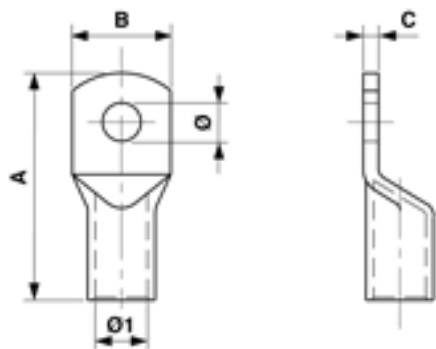

Cable connector straight, 240 mm², Ø = 12.5 mm

Item number 300037

Dimensions

C: 6 mm
Ø1: 21 mm
B: 37 mm
Ø: 12.5 mm

A: 94 mm

Material and weight

Material: E-Cu
Weight: 0.140 kg