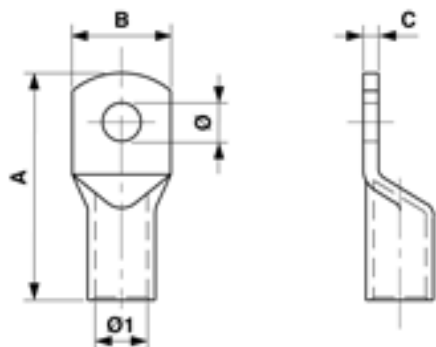

Cable connector straight, 240 mm², Ø = 12.5 mm

Item number 300037

Dimensions

C: 6 mm
Ø1: 21 mm
B: 37 mm
Ø: 12.5 mm

A: 94 mm

Material and weight

Material: E-Cu
Weight: 0.140 kg