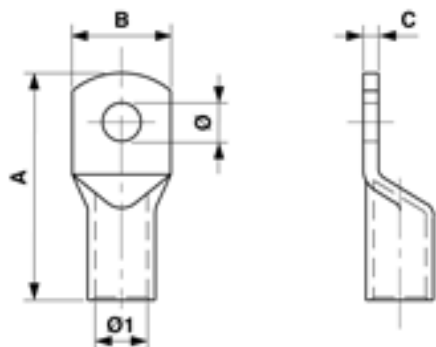

Cable connector straight, 25 mm², Ø = 10.5 mm

Item number 300038

Dimensions

C: 2 mm
Ø: 10.500 mm
Ø1: 6.5 mm
B: 20 mm

A: 49 mm

Material and weight

Material: E-Cu
Weight: 0.015 kg